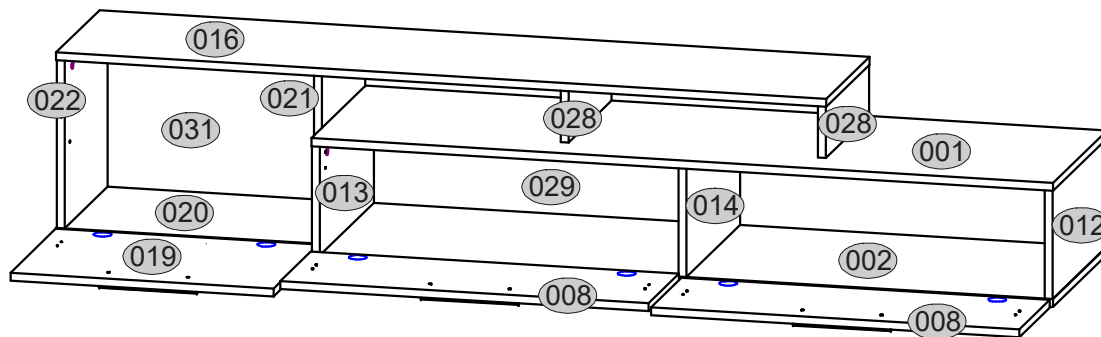

Installation manual

ASTIN