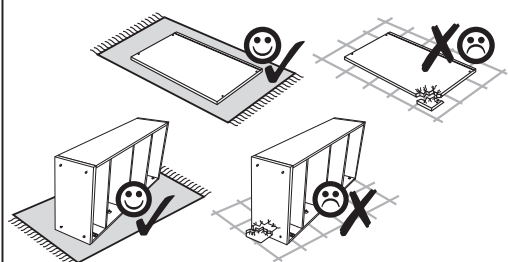

Installation manual

ASTIN