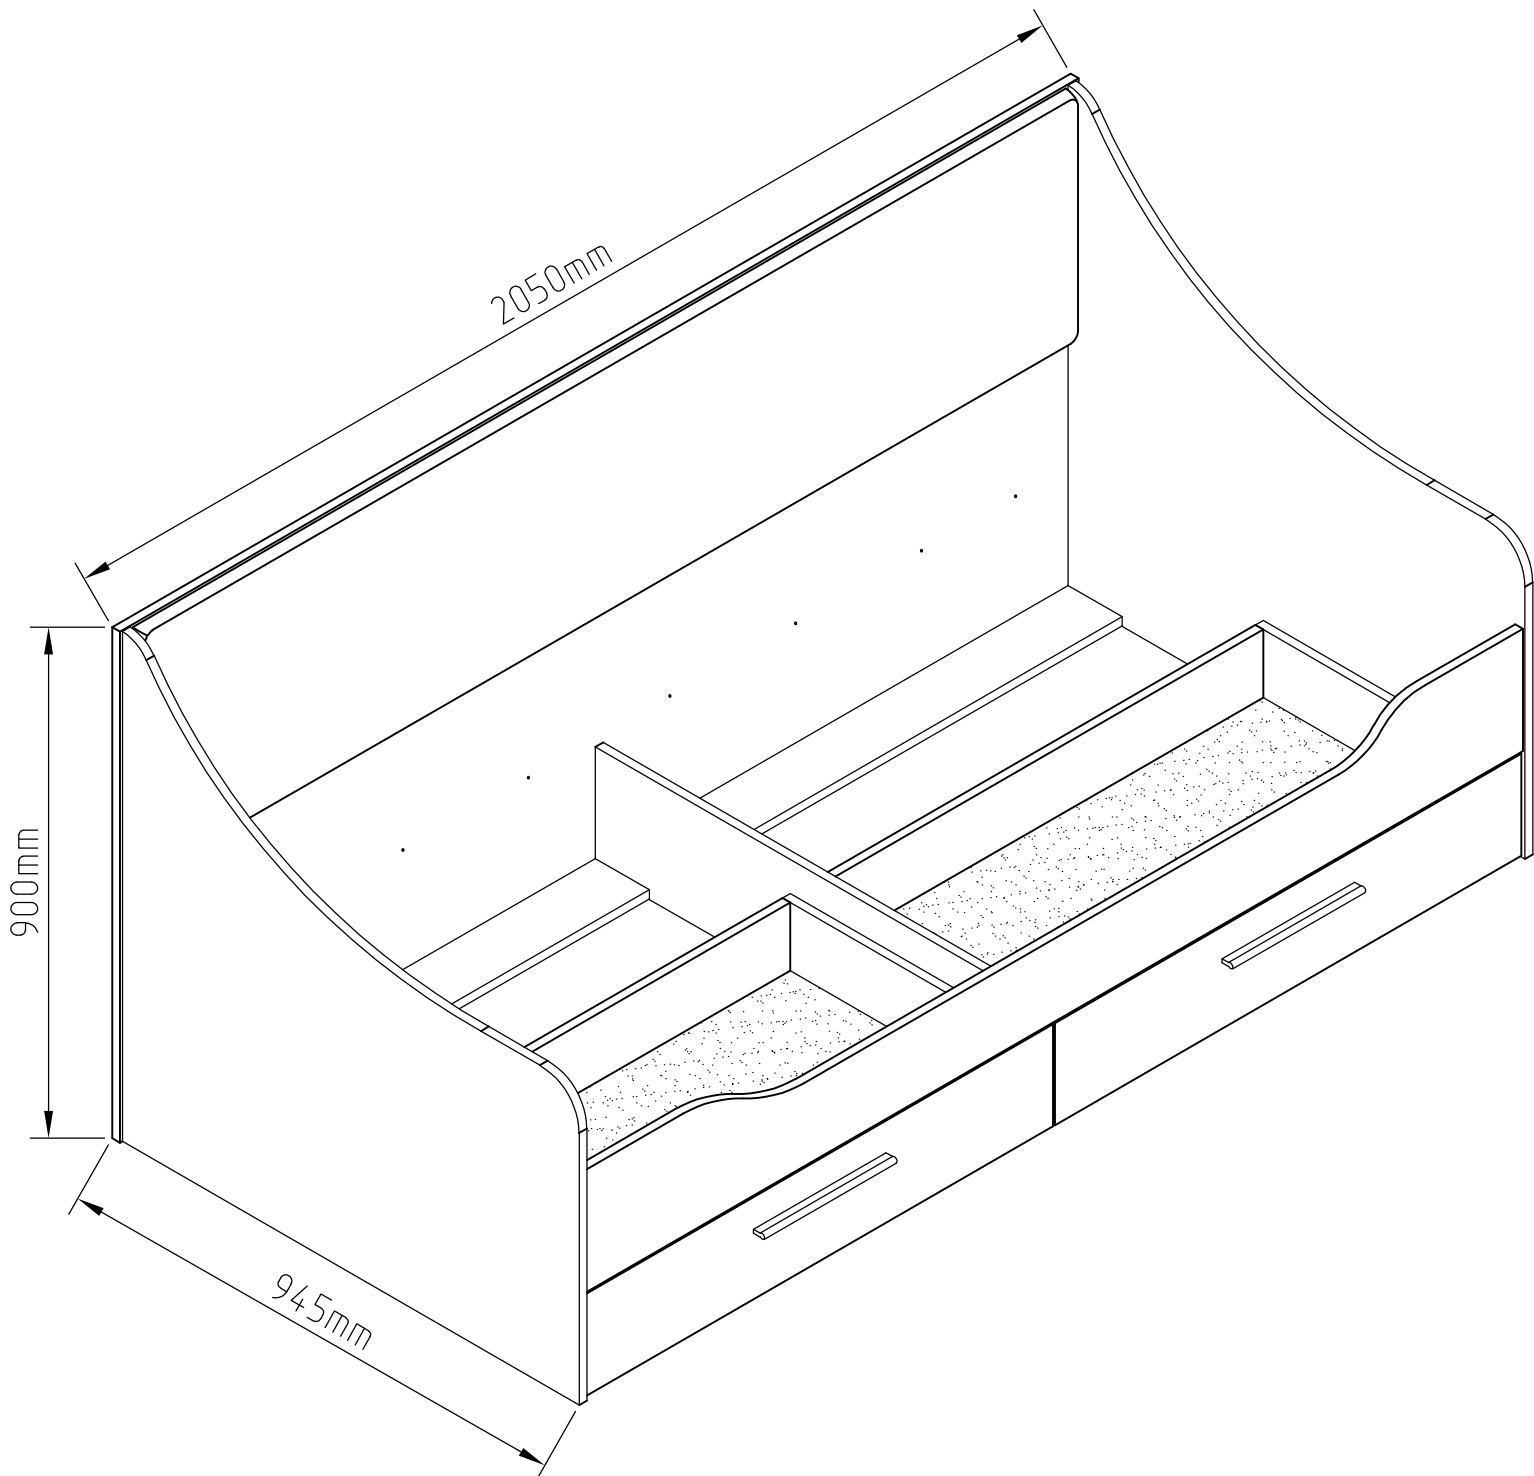

TWIST / TONY

SINGLE BED 2Dr

TWIST - TONY

single bed 2Dr

 A1 8*30mm x31	 A2 8*50mm x2	 B x16
 B1 6,3*50mm x16	 C1 6*43mm x15	 C2 8*65mm x2
 D ϕ 20mm x19	 D1 15/16 x19	 E6 3,5*16 x16
 E18 4*50mm x4	 E15 4*30mm x18	 I9 x2
 K1 x14	 M2 L-450mm x2	 R3 1.4*25mm 0.030kg

TWIST - TONY

single bed 2Dr

No	a*b	x	N°→...
1L	930x900	x1	1/4
1R	930x9000	x1	1/4
2	910x214	x1	2/4
3	2052x901	x1	1/4
4	2010x216	x1	1/4
5L	997x110	x1	1/4
5R	997x110	x1	1/4
6L	997x110	x1	1/4
6R	997x110	x1	1/4
7L	1000x175	x1	3/4
7R	1000x175	x1	3/4
8L	500x120	x2	2/4
8R	500x120	x2	2/4
9	939x120	x2	2/4
10	500x120	x2	2/4
11	968x503	x2	1/4
12	2000x430	x1	4/4
		x1	2/4

TWIST - TONY
single bed 2Dr

TWIST - TONY

single bed 2Dr

TWIST - TONY
single bed 2Dr

TWIST - TONY

single bed 2Dr