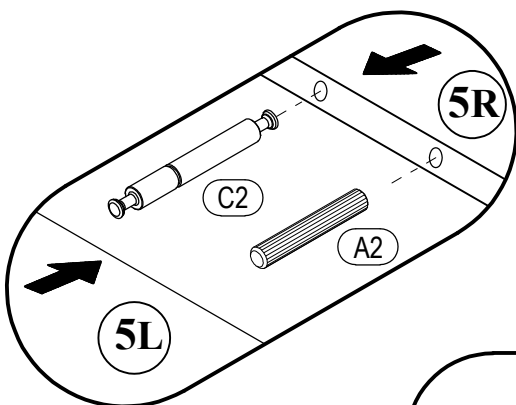

TWIST / TONY

SINGLE BED 2Dr

TWIST - TONY

single bed 2Dr

 A1 8*30mm x31	 A2 8*50mm x2	 B x16
 B1 6,3*50mm x16	 C1 6*43mm x15	 C2 8*65mm x2
 D ϕ 20mm x19	 D1 15/16 x19	 E6 3,5*16 x16
 E18 4*50mm x4	 E15 4*30mm x18	 I9 x2
 K1 x14	 M2 L-450mm x2	 R3 1.4*25mm 0.030kg

TWIST - TONY

single bed 2Dr

No	a*b	x	N°→...
1L	930x900	x1	1/4
1R	930x9000	x1	1/4
2	910x214	x1	2/4
3	2052x901	x1	1/4
4	2010x216	x1	1/4
5L	997x110	x1	1/4
5R	997x110	x1	1/4
6L	997x110	x1	1/4
6R	997x110	x1	1/4
7L	1000x175	x1	3/4
7R	1000x175	x1	3/4
8L	500x120	x2	2/4
8R	500x120	x2	2/4
9	939x120	x2	2/4
10	500x120	x2	2/4
11	968x503	x2	1/4
12	2000x430	x1	4/4
		x1	2/4

TWIST - TONY
single bed 2Dr

TWIST - TONY

single bed 2Dr

TWIST - TONY
single bed 2Dr

TWIST - TONY

single bed 2Dr