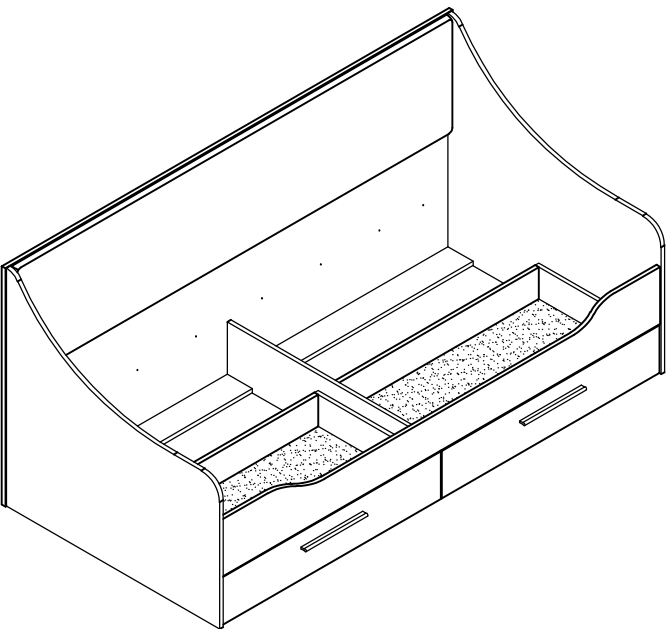

TWIST / TONY

SINGLE BED 2Dr

TWIST - TONY

single bed 2Dr

 A1 8*30mm x31	 A2 8*50mm x2	 B x16
 B1 6,3*50mm x16	 C1 6*43mm x15	 C2 8*65mm x2
 D ϕ 20mm x19	 D1 15/16 x19	 E6 3,5*16 x16
 E18 4*50mm x4	 E15 4*30mm x18	 I9 x2
 K1 x14	 M2 L-450mm x2	 R3 1.4*25mm 0.030kg

TWIST - TONY

single bed 2Dr

No	a*b	x	N°→...
1L	930x900	x1	1/4
1R	930x9000	x1	1/4
2	910x214	x1	2/4
3	2052x901	x1	1/4
4	2010x216	x1	1/4
5L	997x110	x1	1/4
5R	997x110	x1	1/4
6L	997x110	x1	1/4
6R	997x110	x1	1/4
7L	1000x175	x1	3/4
7R	1000x175	x1	3/4
8L	500x120	x2	2/4
8R	500x120	x2	2/4
9	939x120	x2	2/4
10	500x120	x2	2/4
11	968x503	x2	1/4
12	2000x430	x1	4/4
		x1	2/4

TWIST - TONY
single bed 2Dr

TWIST - TONY

single bed 2Dr

TWIST - TONY
single bed 2Dr

TWIST - TONY

single bed 2Dr