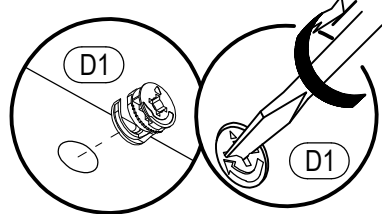

TWIST - TONY

single bed 2Dr

No	a*b	x	N°→...
1L	930x900	x1	1/4
1R	930x9000	x1	1/4
2	910x214	x1	2/4
3	2052x901	x1	1/4
4	2010x216	x1	1/4
5L	997x110	x1	1/4
5R	997x110	x1	1/4
6L	997x110	x1	1/4
6R	997x110	x1	1/4
7L	1000x175	x1	3/4
7R	1000x175	x1	3/4
8L	500x120	x2	2/4
8R	500x120	x2	2/4
9	939x120	x2	2/4
10	500x120	x2	2/4
11	968x503	x2	1/4
12	2000x430	x1	4/4
		x1	2/4

TWIST - TONY
single bed 2Dr

TWIST - TONY

single bed 2Dr

TWIST - TONY
single bed 2Dr

TWIST - TONY

single bed 2Dr