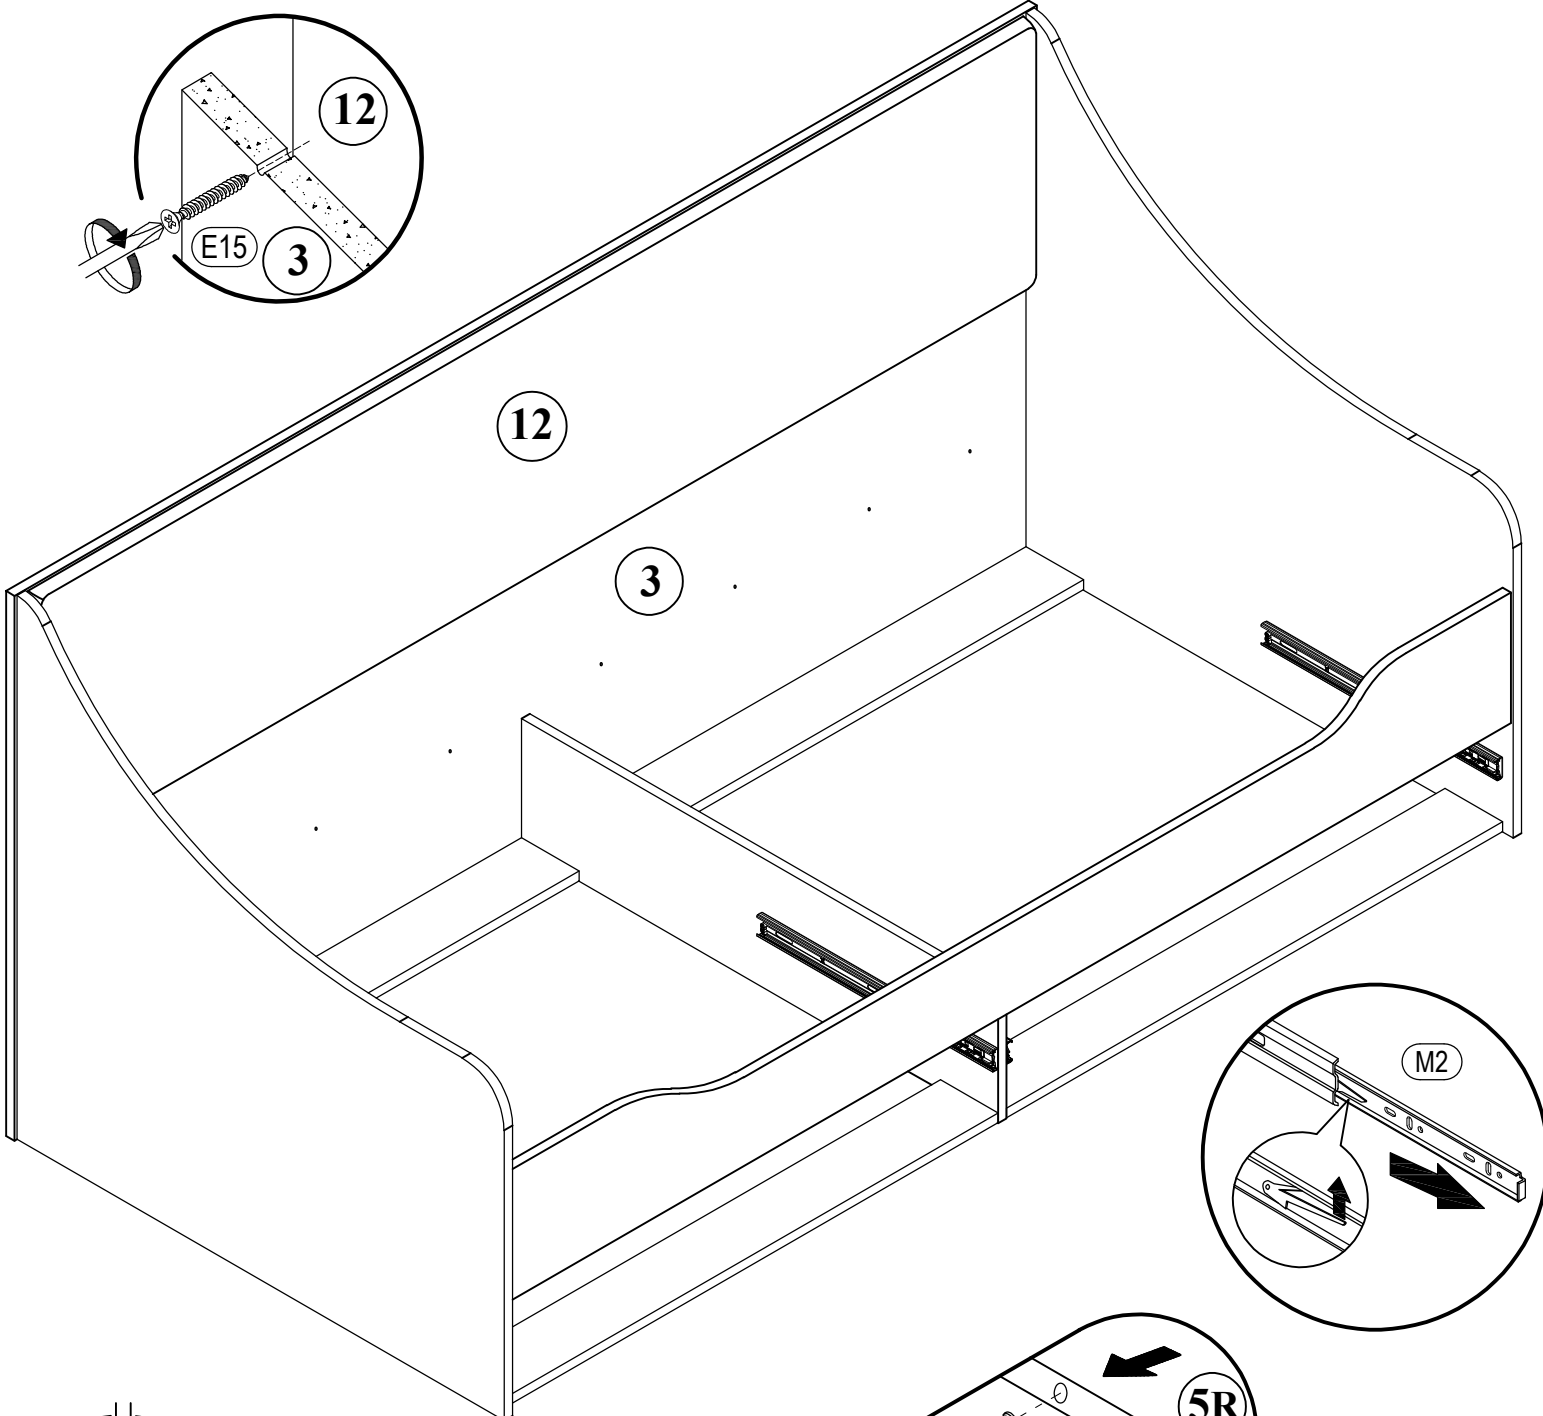

TWIST / TONY

SINGLE BED 2Dr

TWIST - TONY

single bed 2Dr

 A1 8*30mm x31	 A2 8*50mm x2	 B x16
 B1 6,3*50mm x16	 C1 6*43mm x15	 C2 8*65mm x2
 D ϕ 20mm x19	 D1 15/16 x19	 E6 3,5*16 x16
 E18 4*50mm x4	 E15 4*30mm x18	 I9 x2
 K1 x14	 M2 L-450mm x2	 R3 1.4*25mm 0.030kg

TWIST - TONY

single bed 2Dr

No	a*b	x	N°→...
1L	930x900	x1	1/4
1R	930x9000	x1	1/4
2	910x214	x1	2/4
3	2052x901	x1	1/4
4	2010x216	x1	1/4
5L	997x110	x1	1/4
5R	997x110	x1	1/4
6L	997x110	x1	1/4
6R	997x110	x1	1/4
7L	1000x175	x1	3/4
7R	1000x175	x1	3/4
8L	500x120	x2	2/4
8R	500x120	x2	2/4
9	939x120	x2	2/4
10	500x120	x2	2/4
11	968x503	x2	1/4
12	2000x430	x1	4/4
		x1	2/4

TWIST - TONY
single bed 2Dr

TWIST - TONY

single bed 2Dr

TWIST - TONY
single bed 2Dr

TWIST - TONY

single bed 2Dr