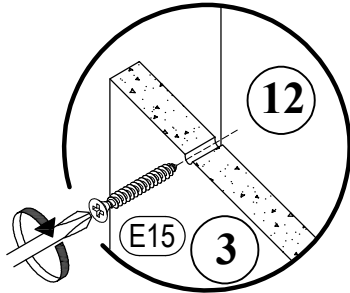

TWIST / TONY

SINGLE BED 2Dr

TWIST - TONY

single bed 2Dr

 A1 8*30mm x31	 A2 8*50mm x2	 B x16
 B1 6,3*50mm x16	 C1 6*43mm x15	 C2 8*65mm x2
 D ϕ 20mm x19	 D1 15/16 x19	 E6 3,5*16 x16
 E18 4*50mm x4	 E15 4*30mm x18	 I9 x2
 K1 x14	 M2 L-450mm x2	 R3 1.4*25mm 0.030kg

TWIST - TONY

single bed 2Dr

No	a*b	x	N°→...
1L	930x900	x1	1/4
1R	930x9000	x1	1/4
2	910x214	x1	2/4
3	2052x901	x1	1/4
4	2010x216	x1	1/4
5L	997x110	x1	1/4
5R	997x110	x1	1/4
6L	997x110	x1	1/4
6R	997x110	x1	1/4
7L	1000x175	x1	3/4
7R	1000x175	x1	3/4
8L	500x120	x2	2/4
8R	500x120	x2	2/4
9	939x120	x2	2/4
10	500x120	x2	2/4
11	968x503	x2	1/4
12	2000x430	x1	4/4
		x1	2/4

TWIST - TONY
single bed 2Dr

TWIST - TONY

single bed 2Dr

TWIST - TONY
single bed 2Dr

TWIST - TONY

single bed 2Dr