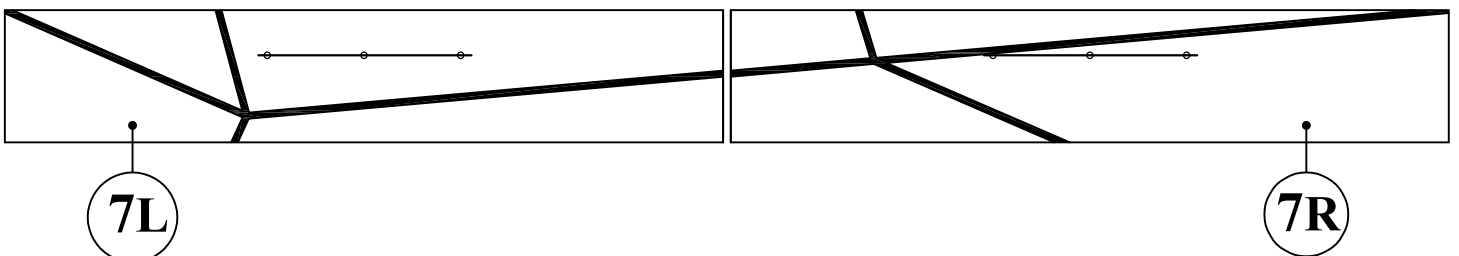

TWIST / TONY

SINGLE BED 2Dr

TWIST - TONY

single bed 2Dr

 A1 8*30mm x31	 A2 8*50mm x2	 B x16
 B1 6,3*50mm x16	 C1 6*43mm x15	 C2 8*65mm x2
 D ϕ 20mm x19	 D1 15/16 x19	 E6 3,5*16 x16
 E18 4*50mm x4	 E15 4*30mm x18	 I9 x2
 K1 x14	 M2 L-450mm x2	 R3 1.4*25mm 0.030kg

TWIST - TONY

single bed 2Dr

No	a*b	x	N°→...
1L	930x900	x1	1/4
1R	930x9000	x1	1/4
2	910x214	x1	2/4
3	2052x901	x1	1/4
4	2010x216	x1	1/4
5L	997x110	x1	1/4
5R	997x110	x1	1/4
6L	997x110	x1	1/4
6R	997x110	x1	1/4
7L	1000x175	x1	3/4
7R	1000x175	x1	3/4
8L	500x120	x2	2/4
8R	500x120	x2	2/4
9	939x120	x2	2/4
10	500x120	x2	2/4
11	968x503	x2	1/4
12	2000x430	x1	4/4
		x1	2/4

TWIST - TONY
single bed 2Dr

TWIST - TONY

single bed 2Dr

TWIST - TONY
single bed 2Dr

TWIST - TONY

single bed 2Dr