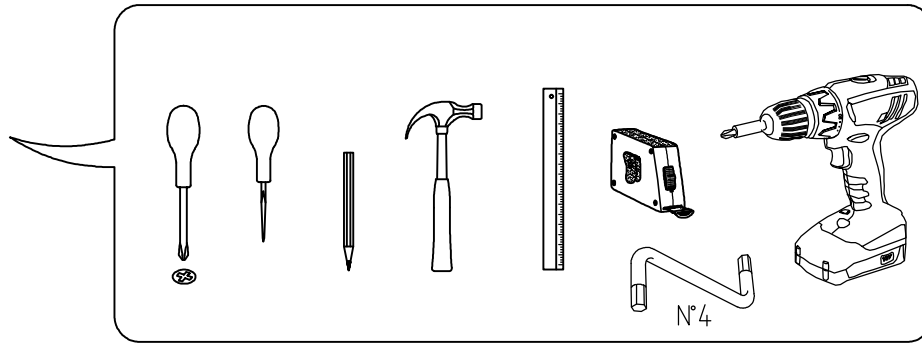

TWIST / TONY

SINGLE BED 2Dr

TWIST - TONY

single bed 2Dr

 A1 8*30mm x31	 A2 8*50mm x2	 B x16
 B1 6,3*50mm x16	 C1 6*43mm x15	 C2 8*65mm x2
 D ϕ 20mm x19	 D1 15/16 x19	 E6 3,5*16 x16
 E18 4*50mm x4	 E15 4*30mm x18	 I9 x2
 K1 x14	 M2 L-450mm x2	 R3 1.4*25mm 0.030kg

TWIST - TONY

single bed 2Dr

No	a*b	x	N°→...
1L	930x900	x1	1/4
1R	930x9000	x1	1/4
2	910x214	x1	2/4
3	2052x901	x1	1/4
4	2010x216	x1	1/4
5L	997x110	x1	1/4
5R	997x110	x1	1/4
6L	997x110	x1	1/4
6R	997x110	x1	1/4
7L	1000x175	x1	3/4
7R	1000x175	x1	3/4
8L	500x120	x2	2/4
8R	500x120	x2	2/4
9	939x120	x2	2/4
10	500x120	x2	2/4
11	968x503	x2	1/4
12	2000x430	x1	4/4
		x1	2/4