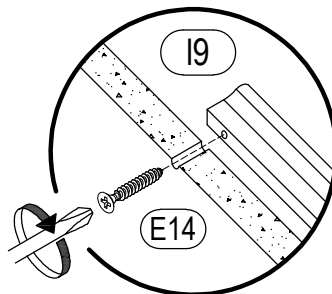

TWIST - TONY

single bed 2Dr

No	a*b	x	N°→...
1L	930x900	x1	1/4
1R	930x9000	x1	1/4
2	910x214	x1	2/4
3	2052x901	x1	1/4
4	2010x216	x1	1/4
5L	997x110	x1	1/4
5R	997x110	x1	1/4
6L	997x110	x1	1/4
6R	997x110	x1	1/4
7L	1000x175	x1	3/4
7R	1000x175	x1	3/4
8L	500x120	x2	2/4
8R	500x120	x2	2/4
9	939x120	x2	2/4
10	500x120	x2	2/4
11	968x503	x2	1/4
12	2000x430	x1	4/4
		x1	2/4

TWIST - TONY
single bed 2Dr

TWIST - TONY

single bed 2Dr

TWIST - TONY
single bed 2Dr

TWIST - TONY

single bed 2Dr