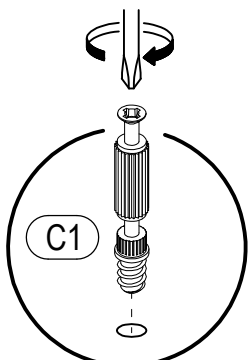

TWIST - TONY

single bed 2Dr