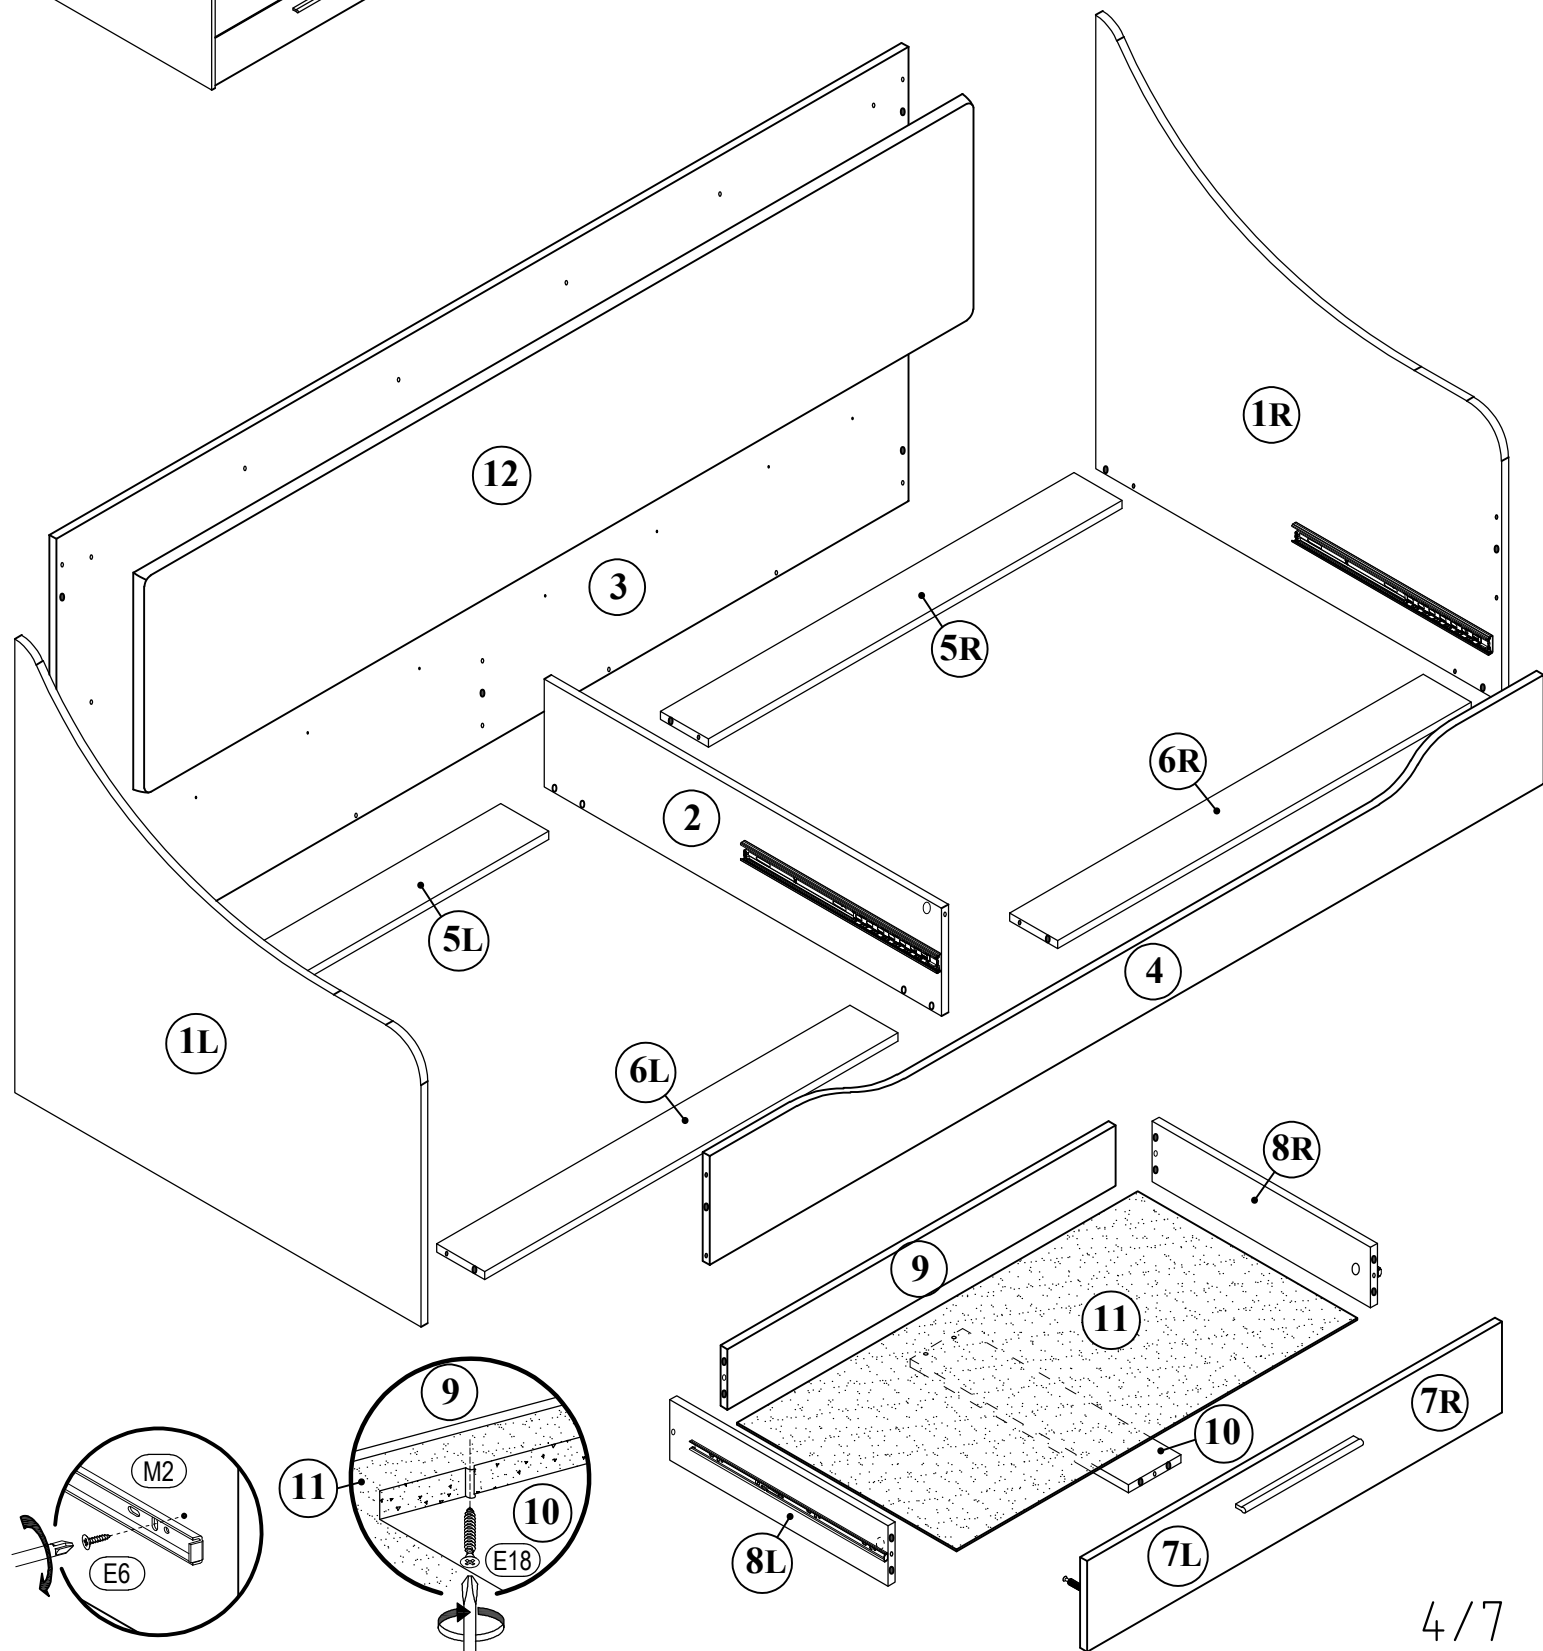

TWIST / TONY

SINGLE BED 2Dr

TWIST - TONY

single bed 2Dr

 A1 8*30mm x31	 A2 8*50mm x2	 B x16
 B1 6,3*50mm x16	 C1 6*43mm x15	 C2 8*65mm x2
 D ϕ 20mm x19	 D1 15/16 x19	 E6 3,5*16 x16
 E18 4*50mm x4	 E15 4*30mm x18	 I9 x2
 K1 x14	 M2 L-450mm x2	 R3 1.4*25mm 0.030kg

TWIST - TONY

single bed 2Dr

No	a*b	x	N°→...
1L	930x900	x1	1/4
1R	930x9000	x1	1/4
2	910x214	x1	2/4
3	2052x901	x1	1/4
4	2010x216	x1	1/4
5L	997x110	x1	1/4
5R	997x110	x1	1/4
6L	997x110	x1	1/4
6R	997x110	x1	1/4
7L	1000x175	x1	3/4
7R	1000x175	x1	3/4
8L	500x120	x2	2/4
8R	500x120	x2	2/4
9	939x120	x2	2/4
10	500x120	x2	2/4
11	968x503	x2	1/4
12	2000x430	x1	4/4
		x1	2/4

TWIST - TONY
single bed 2Dr

TWIST - TONY

single bed 2Dr

TWIST - TONY
single bed 2Dr

TWIST - TONY

single bed 2Dr