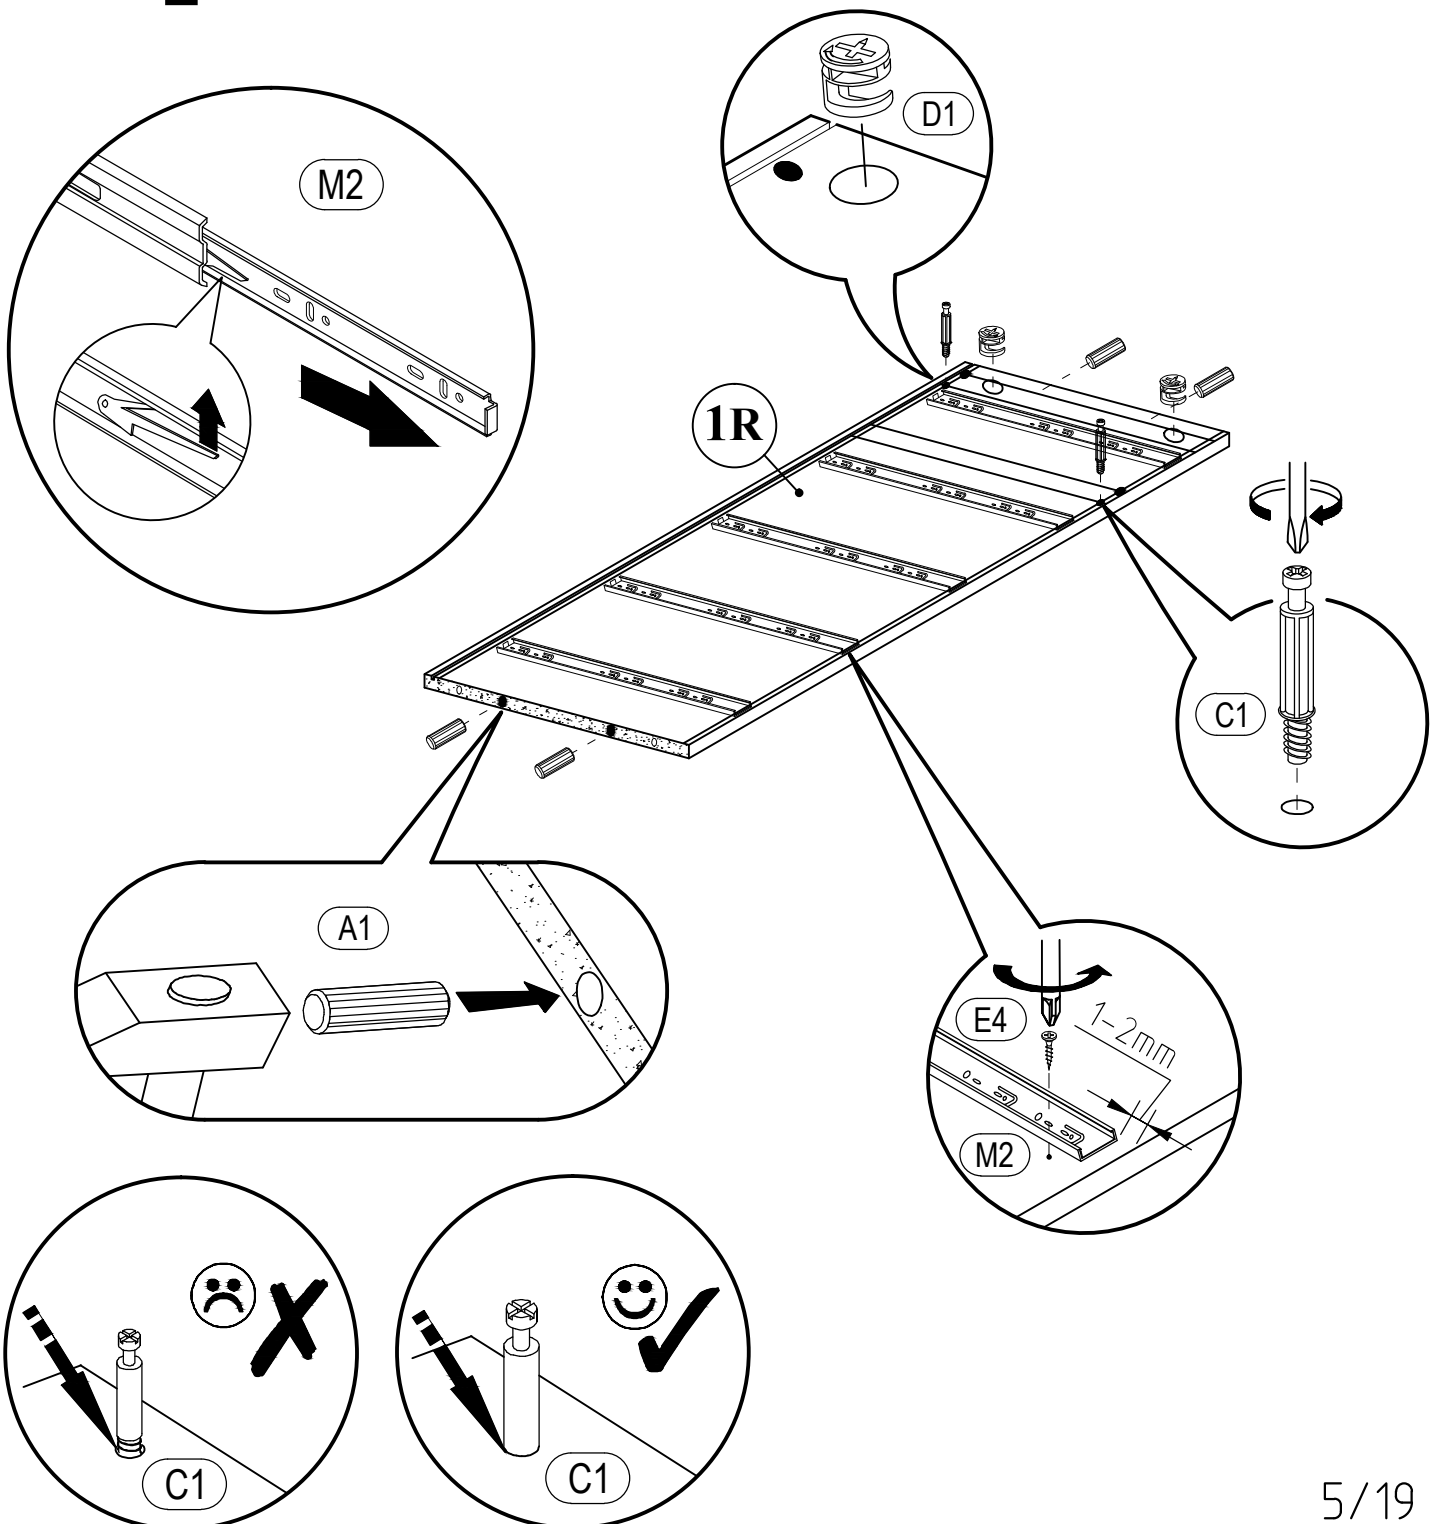

BYANKO

CHEST OF DRAWERS

BYANKO

CHEST OF DRAWERS 60

 (A1) 8*30mm x4	 (C1) 5*30mm x2	 (D1) 16mm x2
1		 (E4) 3,5*16mm x10
		 (M2) L-350mm x5

BYANKO

CHEST OF DRAWERS 60

 A1 8*30mm x4	 C1 5*30mm x2	 D1 16mm x2
2		 E4 3,5*16mm x10
		 M2 L-350mm x5

BYANKO

CHEST OF DRAWERS 60

 A1 8*30mm x4	 C1 5*30mm x4	 D1 16mm x4
---	---	---

3

BYANKO
CHEST OF DRAWERS 60

4

5

BYANKO
CHEST OF DRAWERS 60