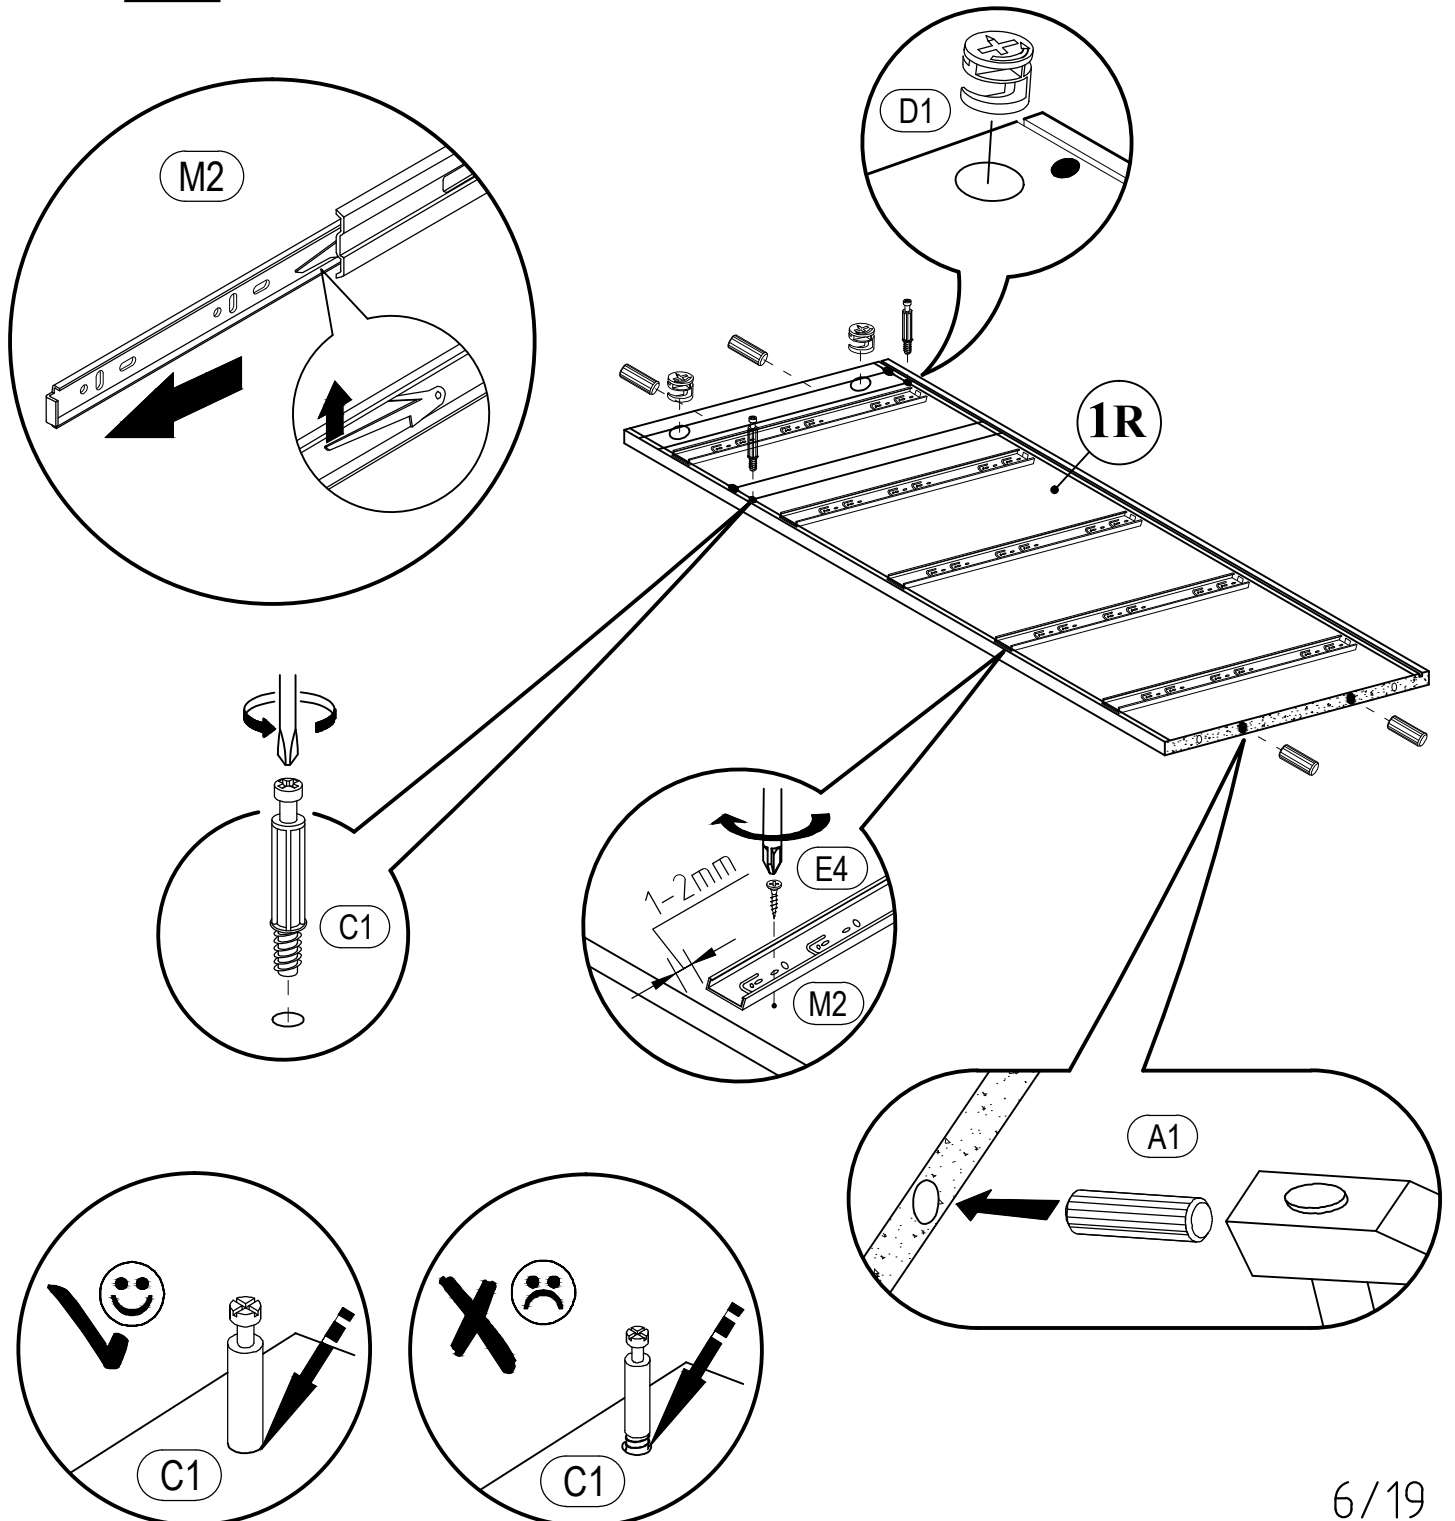

BYANKO

CHEST OF DRAWERS

BYANKO

CHEST OF DRAWERS 60

 (A1) 8*30mm x4	 (C1) 5*30mm x2	 (D1) 16mm x2
1		 (E4) 3,5*16mm x10
		 (M2) L-350mm x5

BYANKO

CHEST OF DRAWERS 60

 A1 8*30mm x4	 C1 5*30mm x2	 D1 16mm x2
2		 E4 3,5*16mm x10
		 M2 L-350mm x5

BYANKO

CHEST OF DRAWERS 60

 A1 8*30mm x4	 C1 5*30mm x4	 D1 16mm x4
---	---	---

3

BYANKO
CHEST OF DRAWERS 60

4

5

BYANKO
CHEST OF DRAWERS 60