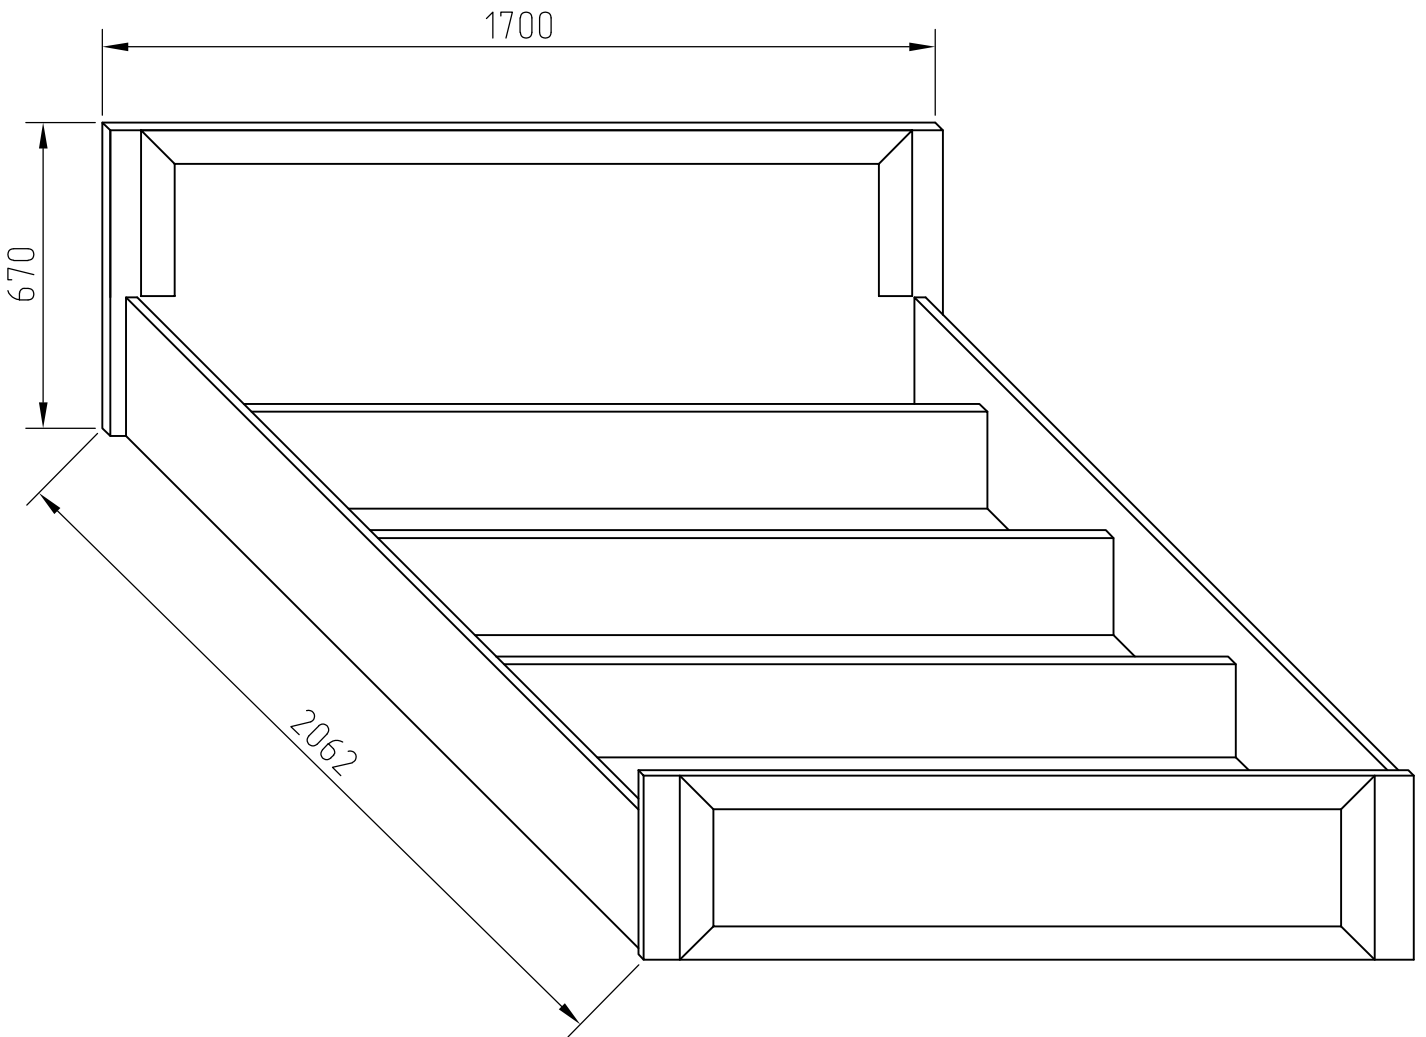

SONYA

DOUBLE BED

SONYA
double bed

SONYA
double bed

 (B) x20	 (B1) 6,3*50mm x20	 (K1) x16
--	--	---

No	a*b	x	N°→...
1	2030x300	x2	2
2	210x1610	x3	1/2
3	670x1700	x1	1
4	480x1700	x1	1

SONYA
double bed

SONYA
double bed

 B1 6,3*50mm x12	 R3
 K1 x12	

1

SONYA
double bed

 B1 6,3*50mm x8	 R3
 K1 x4	

2

SONYA
double bed

1

SONYA
double bed