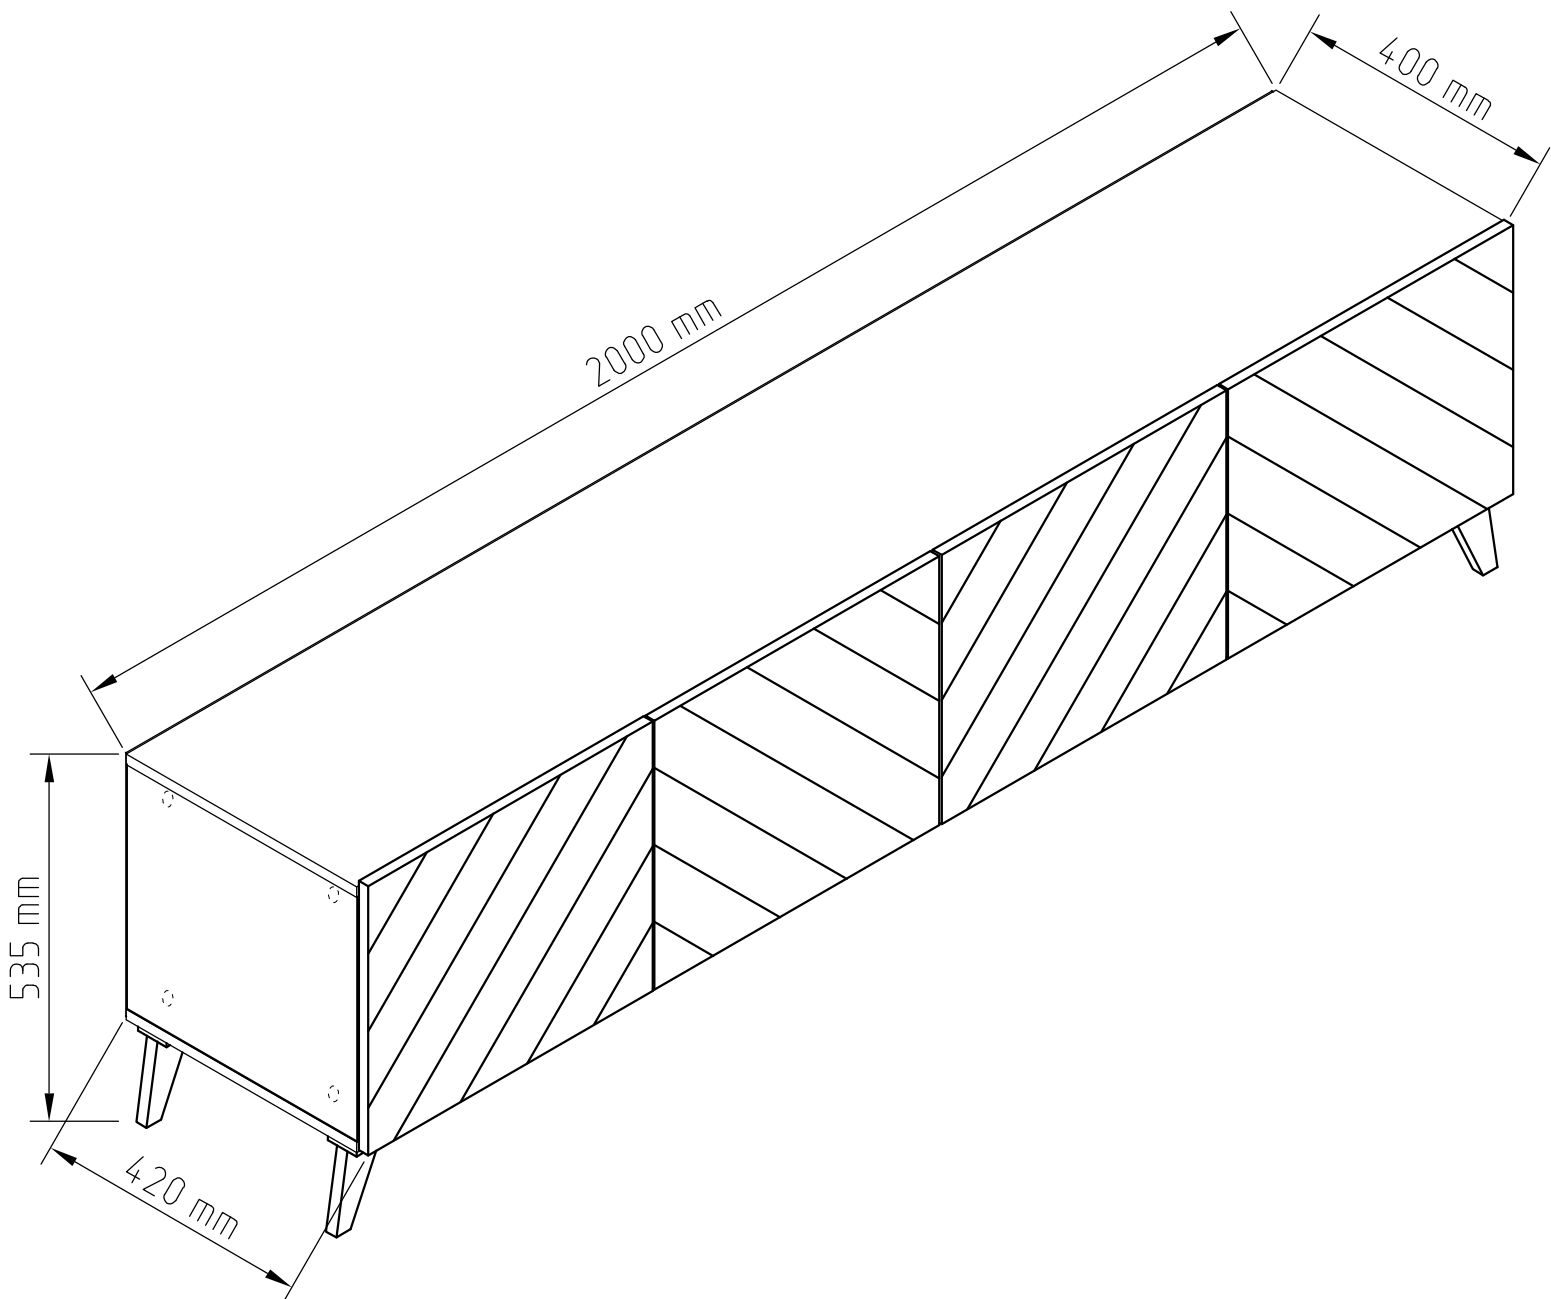

HOLLY 2.0

TV - closet

Holly 2.0

TV - closet

 A1 8*30mm x20	 C1 6*43mm x20	 D ϕ 20mm x20
 D1 15/16 x20	 E6 3,5*16mm x16	 E8 3,5*25mm x24
 F4 6,3*13mm x16	 J1 5*16mm x12	 K18 x6
 L1 x4	 L2 x4	 R3 1.4*25mm 0.030kg
 R4 N°4 x1	 U3 x4	 U5 20*20mm x6