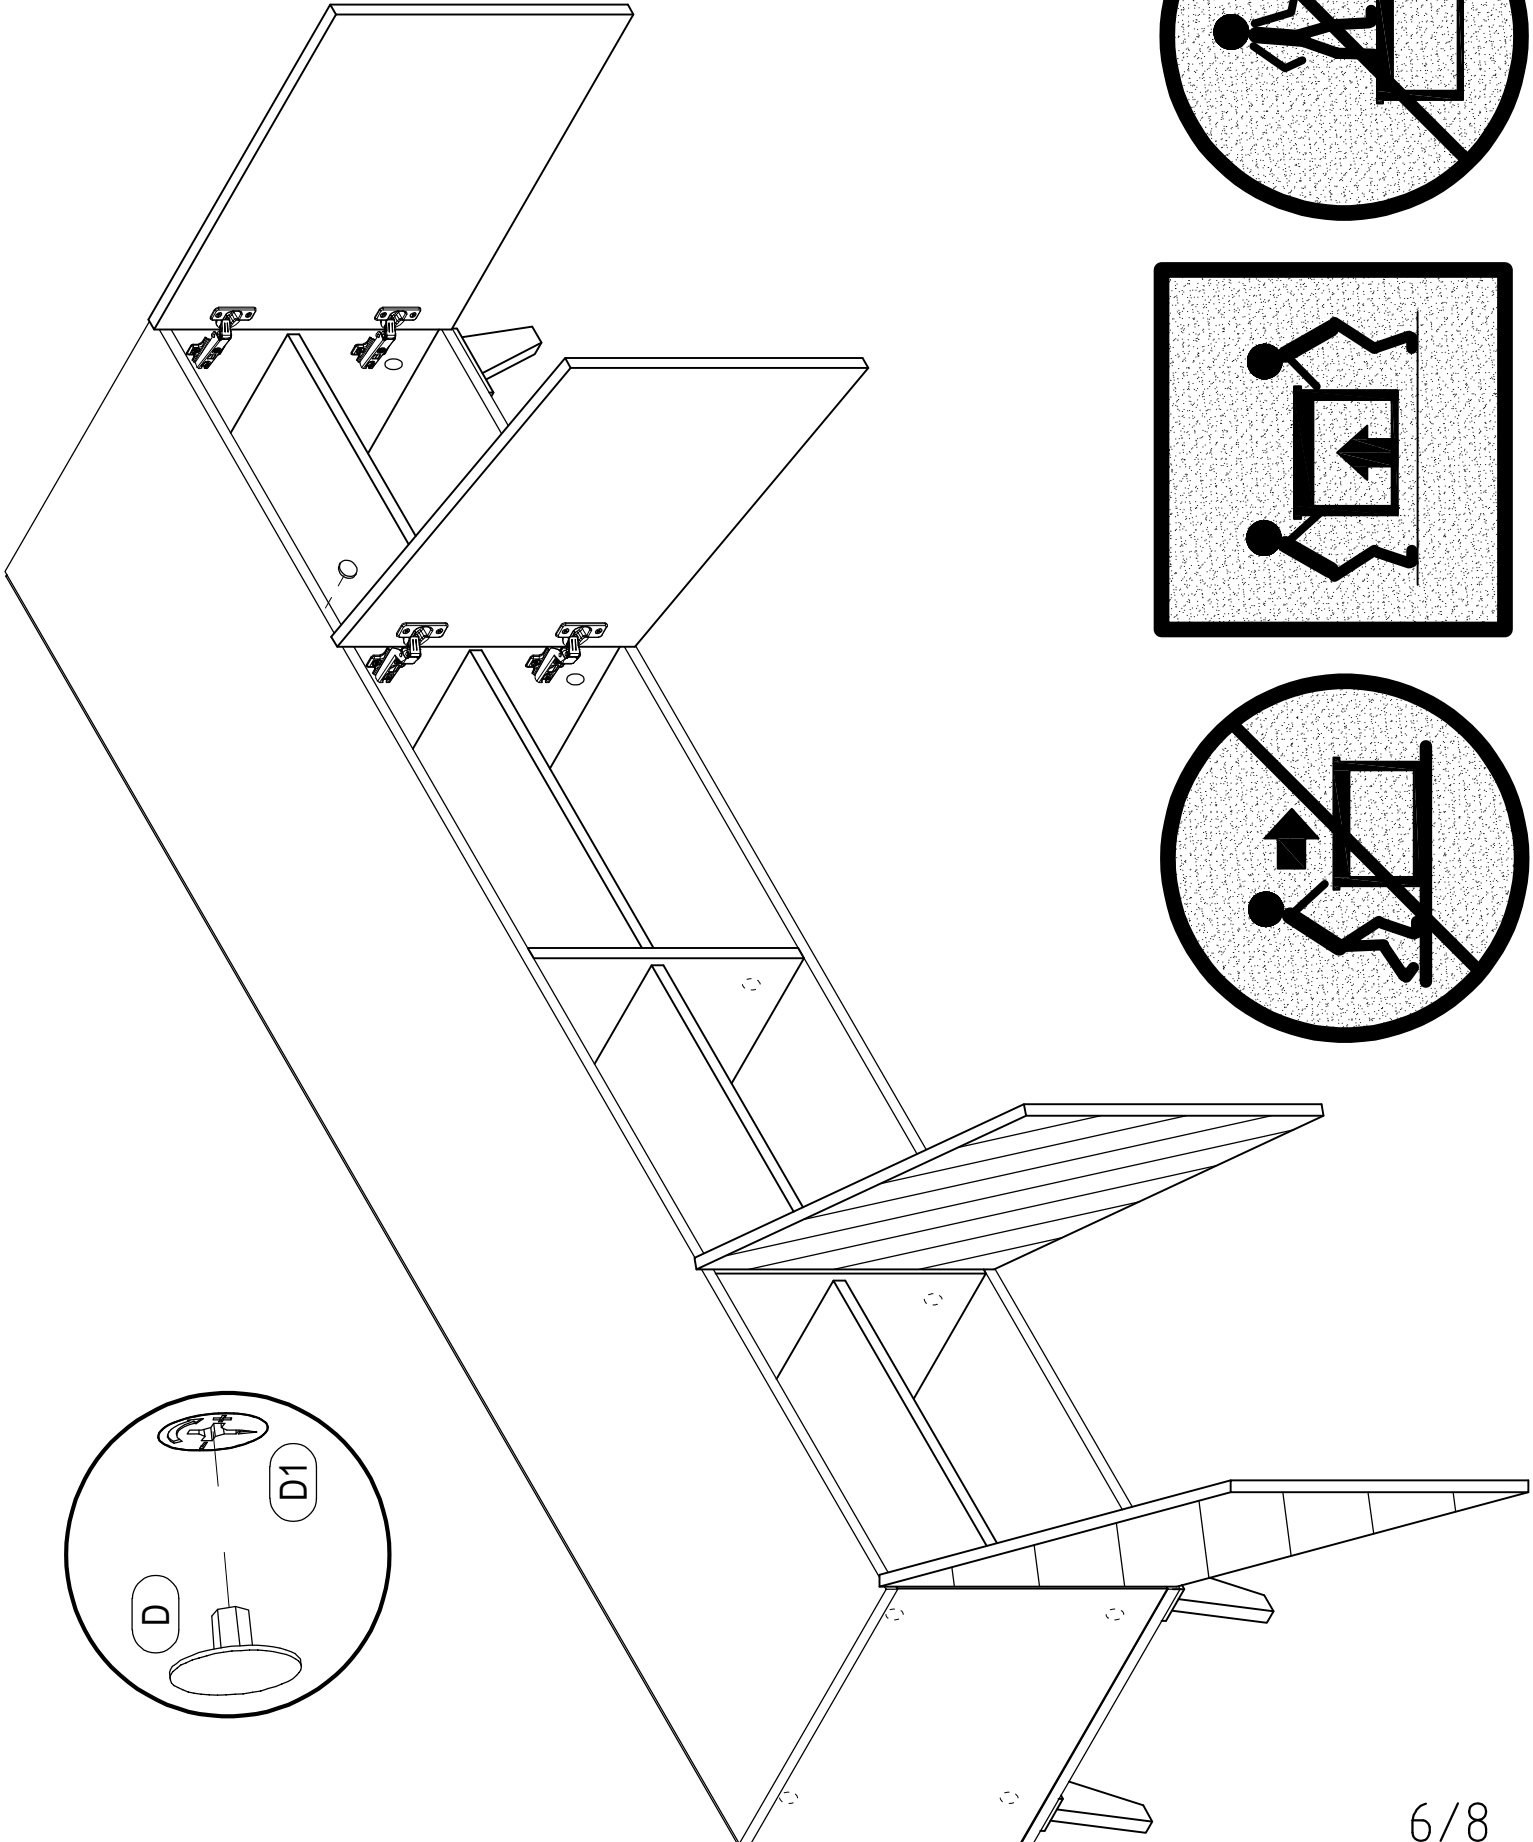

HOLLY 2.0

TV - closet

Holly 2.0

TV - closet

 A1 8*30mm x20	 C1 6*43mm x20	 D ϕ 20mm x20
 D1 15/16 x20	 E6 3,5*16mm x16	 E8 3,5*25mm x24
 F4 6,3*13mm x16	 J1 5*16mm x12	 K18 x6
 L1 x4	 L2 x4	 R3 1.4*25mm 0.030kg
 R4 N°4 x1	 U3 x4	 U5 20*20mm x6

Holly 2.0 TV - closet

Holly 2.0

TV - closet

Holly 2.0

TV - closet

Holly 2.0

TV - closet