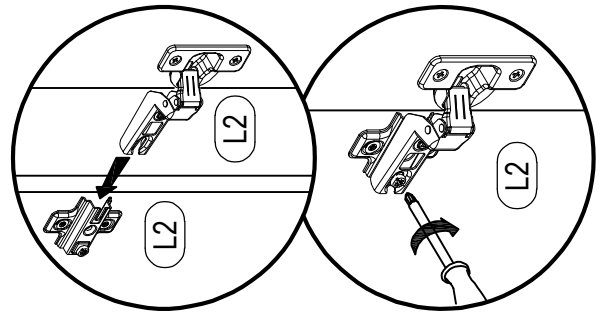

Holly 2.0

TV - closet