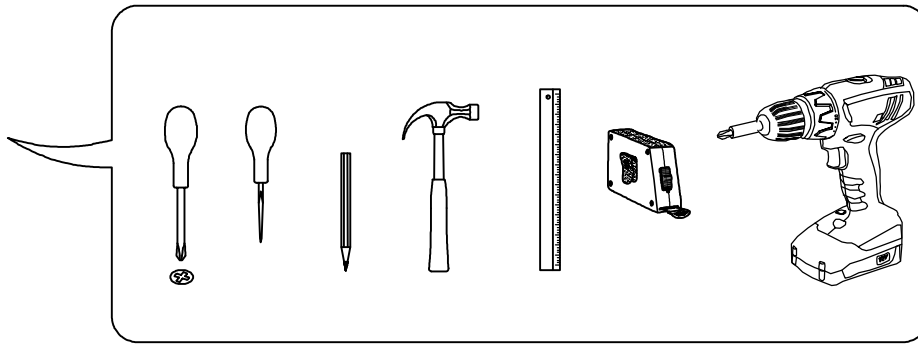

HOLLY 2.0

TV - closet

Holly 2.0

TV - closet

 A1 8*30mm x20	 C1 6*43mm x20	 D ϕ 20mm x20
 D1 15/16 x20	 E6 3,5*16mm x16	 E8 3,5*25mm x24
 F4 6,3*13mm x16	 J1 5*16mm x12	 K18 x6
 L1 x4	 L2 x4	 R3 1.4*25mm 0.030kg
 R4 N°4 x1	 U3 x4	 U5 20*20mm x6