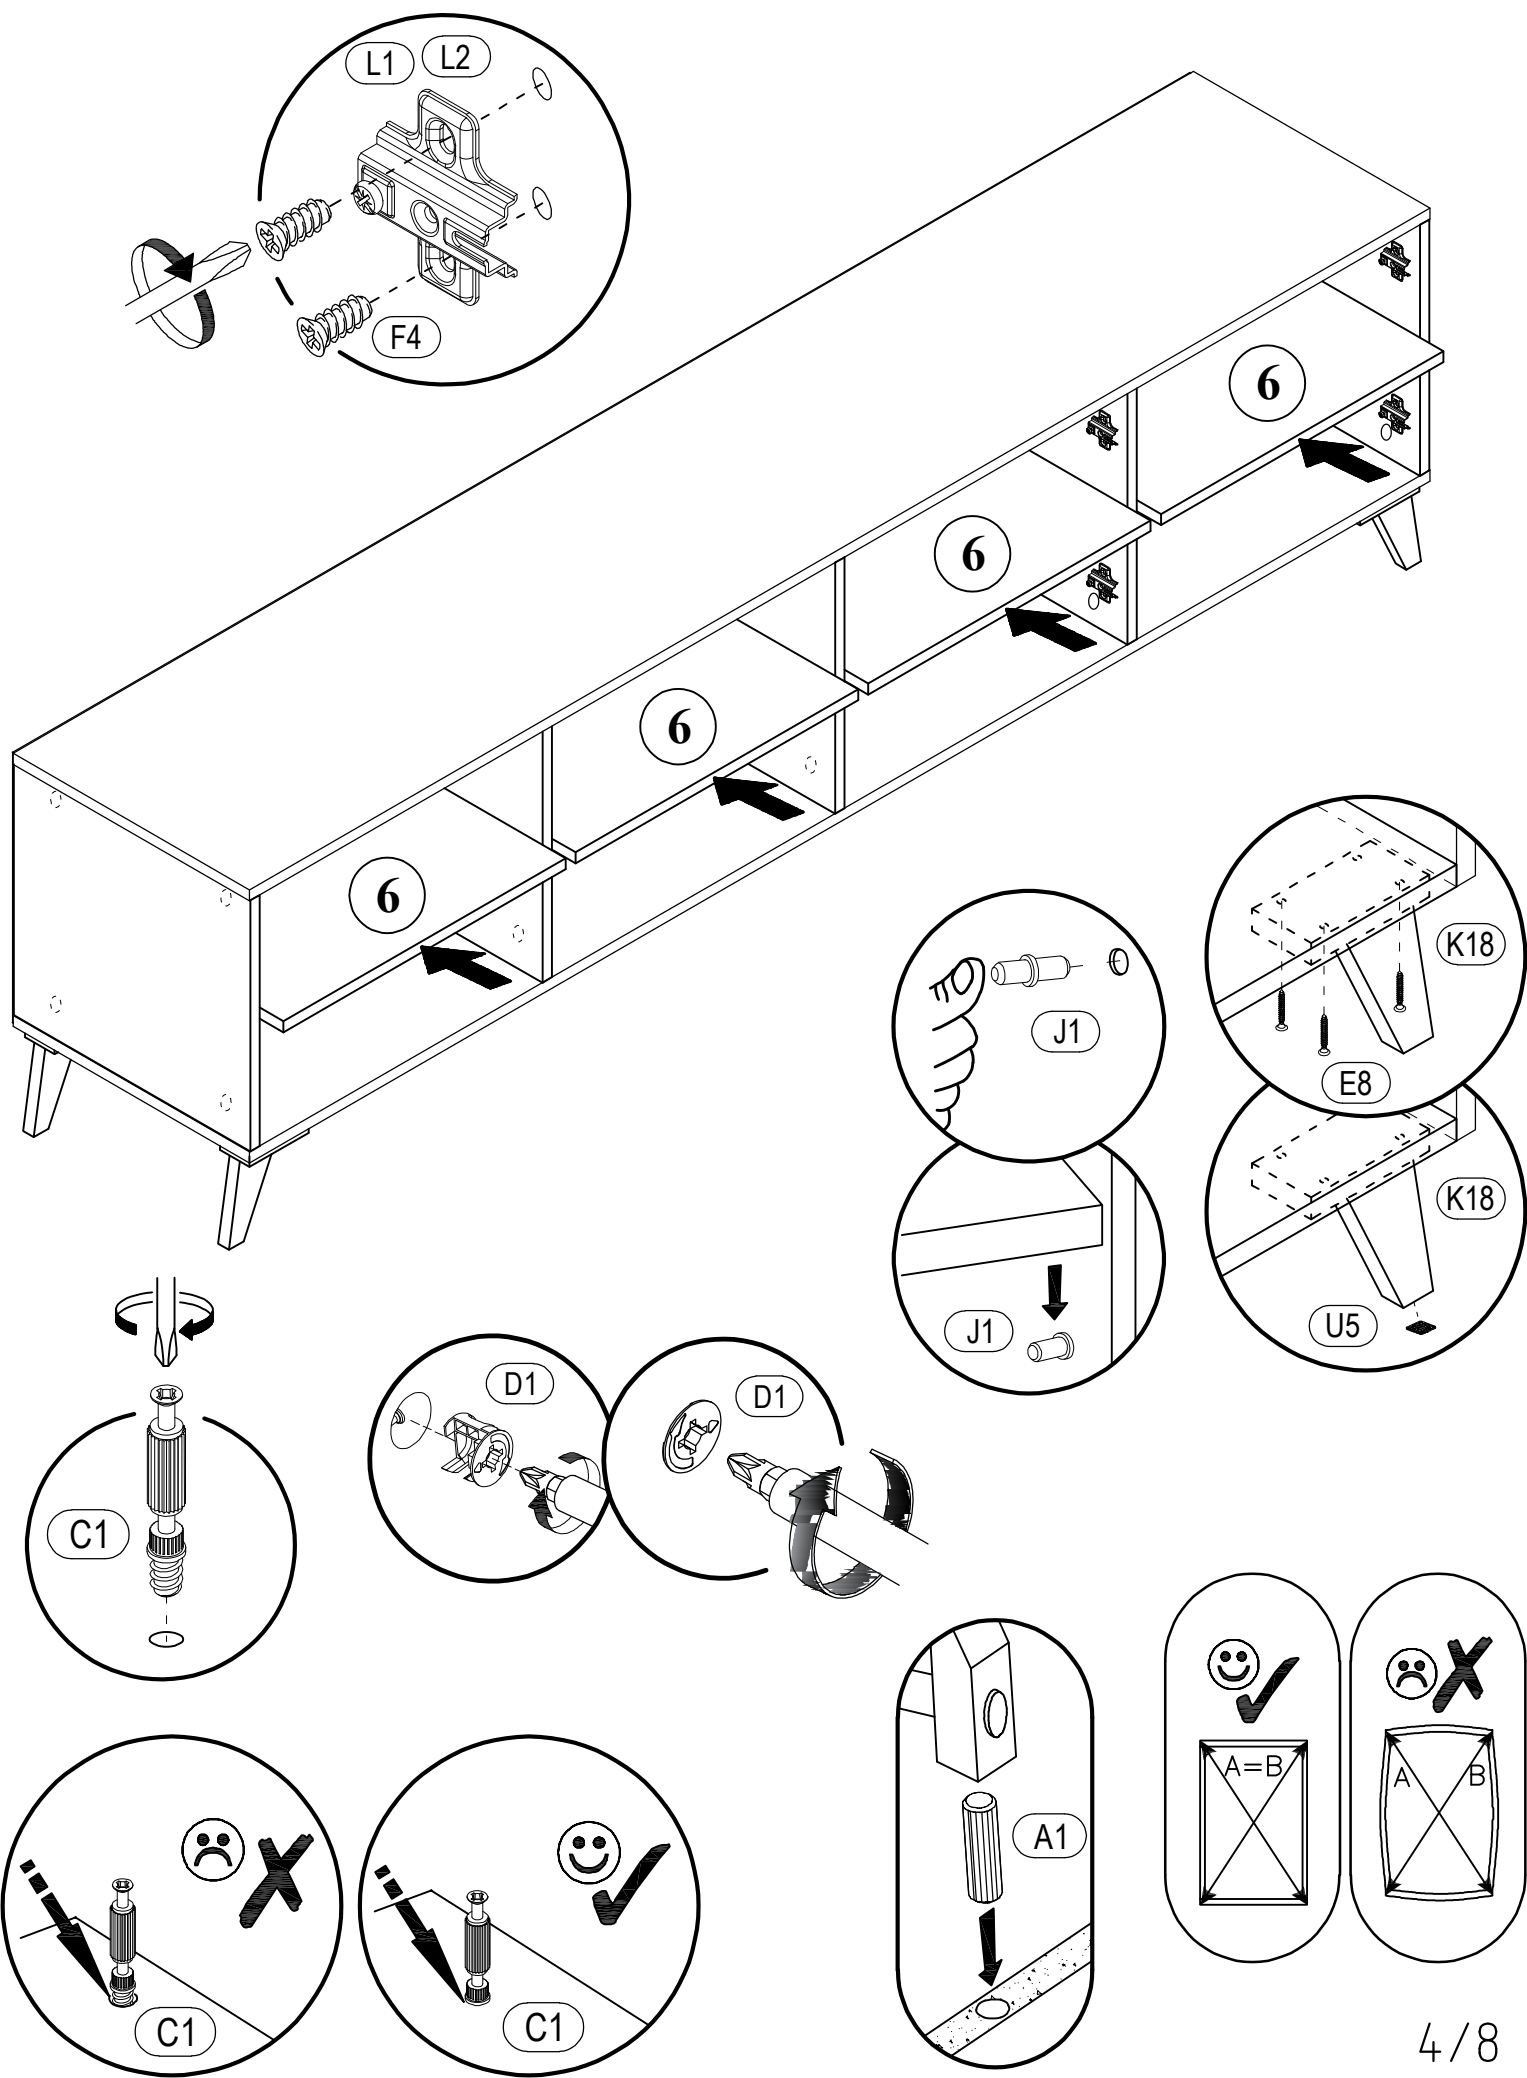

HOLLY 2.0

TV - closet

Holly 2.0

TV - closet

 A1 8*30mm x20	 C1 6*43mm x20	 D ϕ 20mm x20
 D1 15/16 x20	 E6 3,5*16mm x16	 E8 3,5*25mm x24
 F4 6,3*13mm x16	 J1 5*16mm x12	 K18 x6
 L1 x4	 L2 x4	 R3 1.4*25mm 0.030kg
 R4 N°4 x1	 U3 x4	 U5 20*20mm x6

Holly 2.0 TV - closet

Holly 2.0

TV - closet

Holly 2.0

TV - closet

Holly 2.0

TV - closet