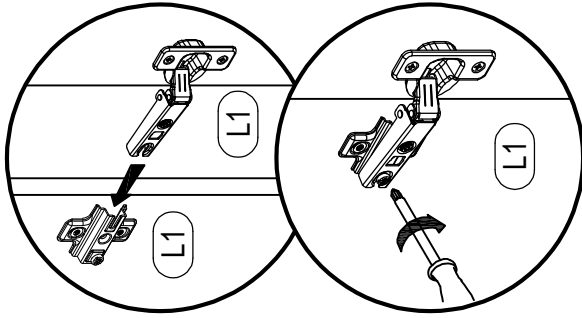

Holly 2.0

TV - closet