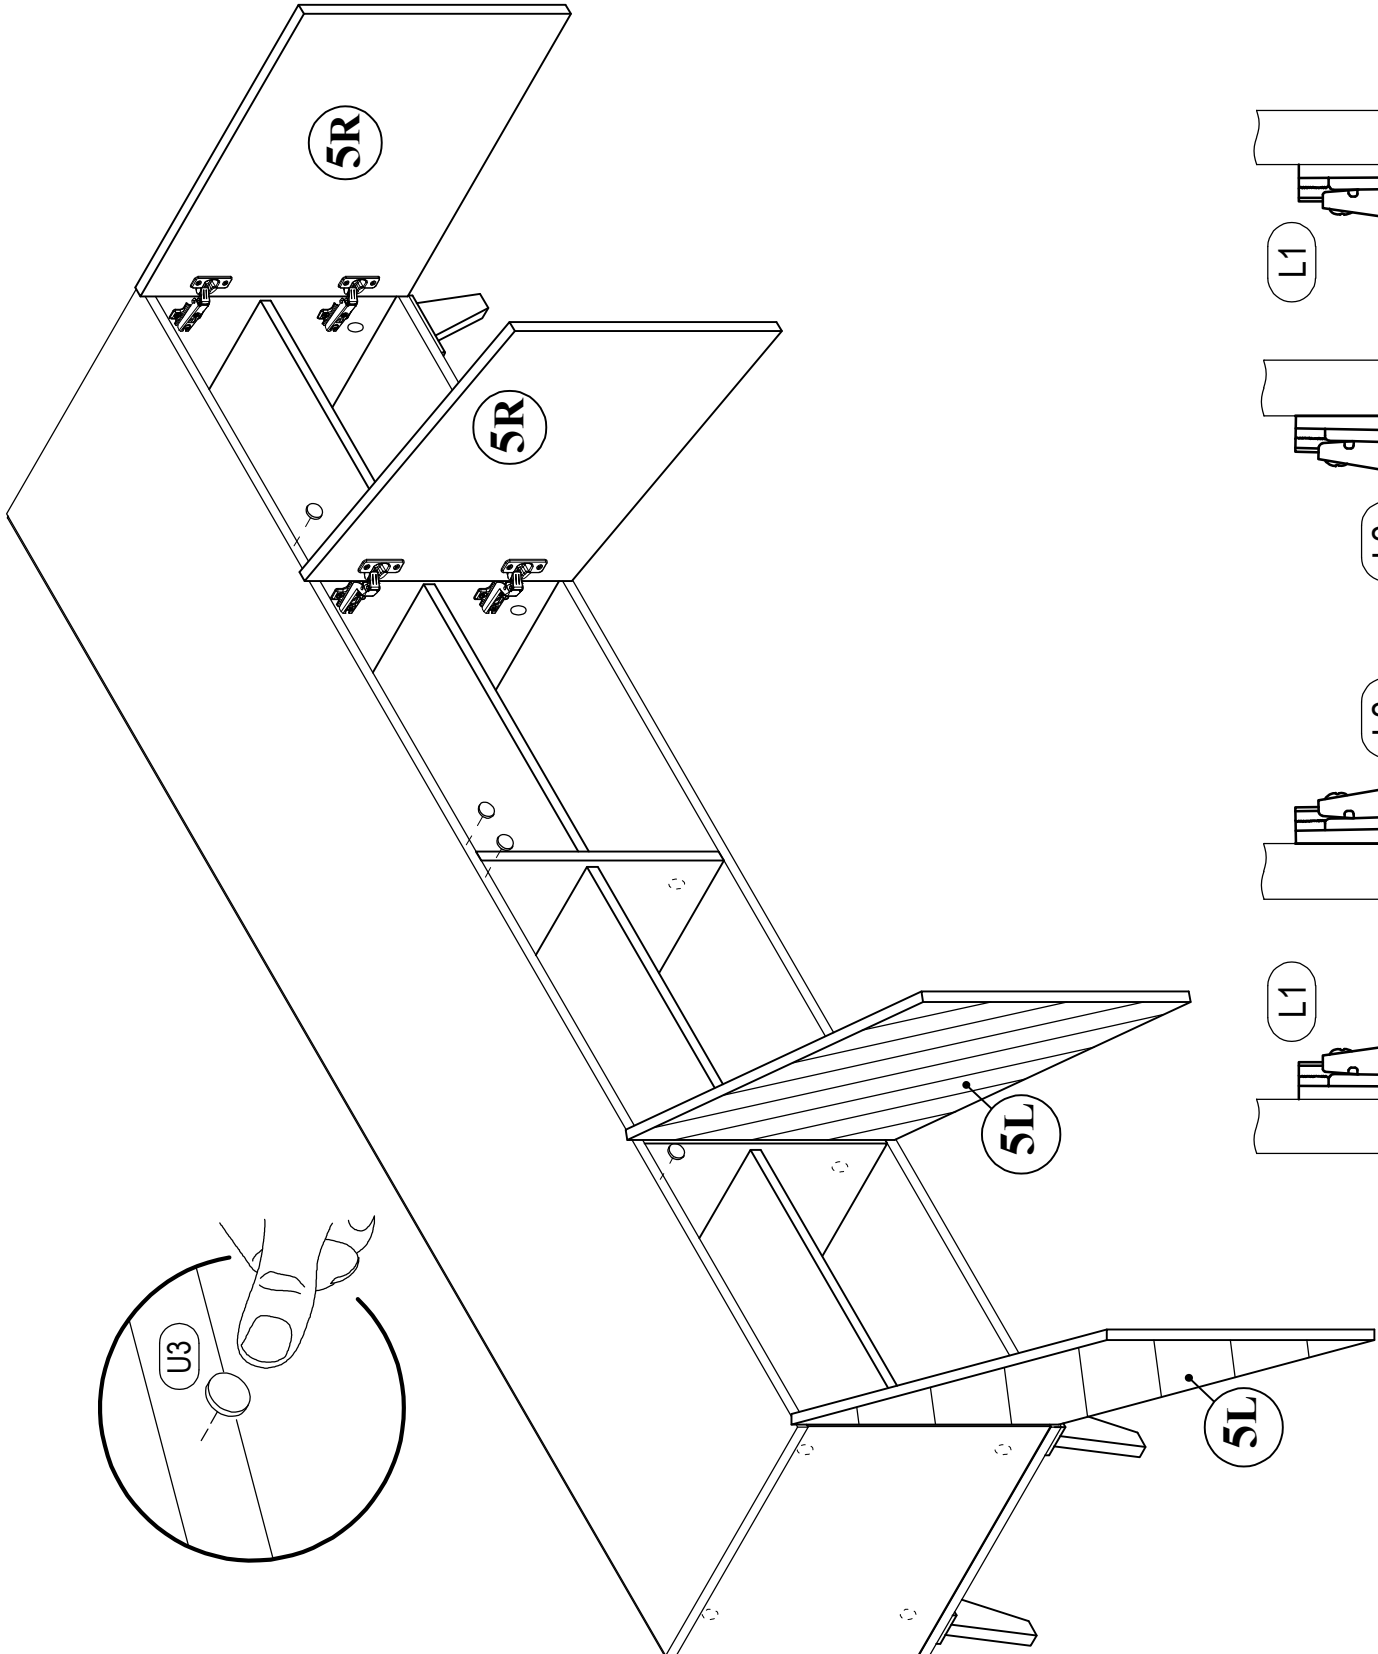

HOLLY 2.0

TV - closet

Holly 2.0

TV - closet

 A1 8*30mm x20	 C1 6*43mm x20	 D ϕ 20mm x20
 D1 15/16 x20	 E6 3,5*16mm x16	 E8 3,5*25mm x24
 F4 6,3*13mm x16	 J1 5*16mm x12	 K18 x6
 L1 x4	 L2 x4	 R3 1.4*25mm 0.030kg
 R4 N°4 x1	 U3 x4	 U5 20*20mm x6

Holly 2.0 TV - closet

Holly 2.0

TV - closet

Holly 2.0

TV - closet

Holly 2.0

TV - closet