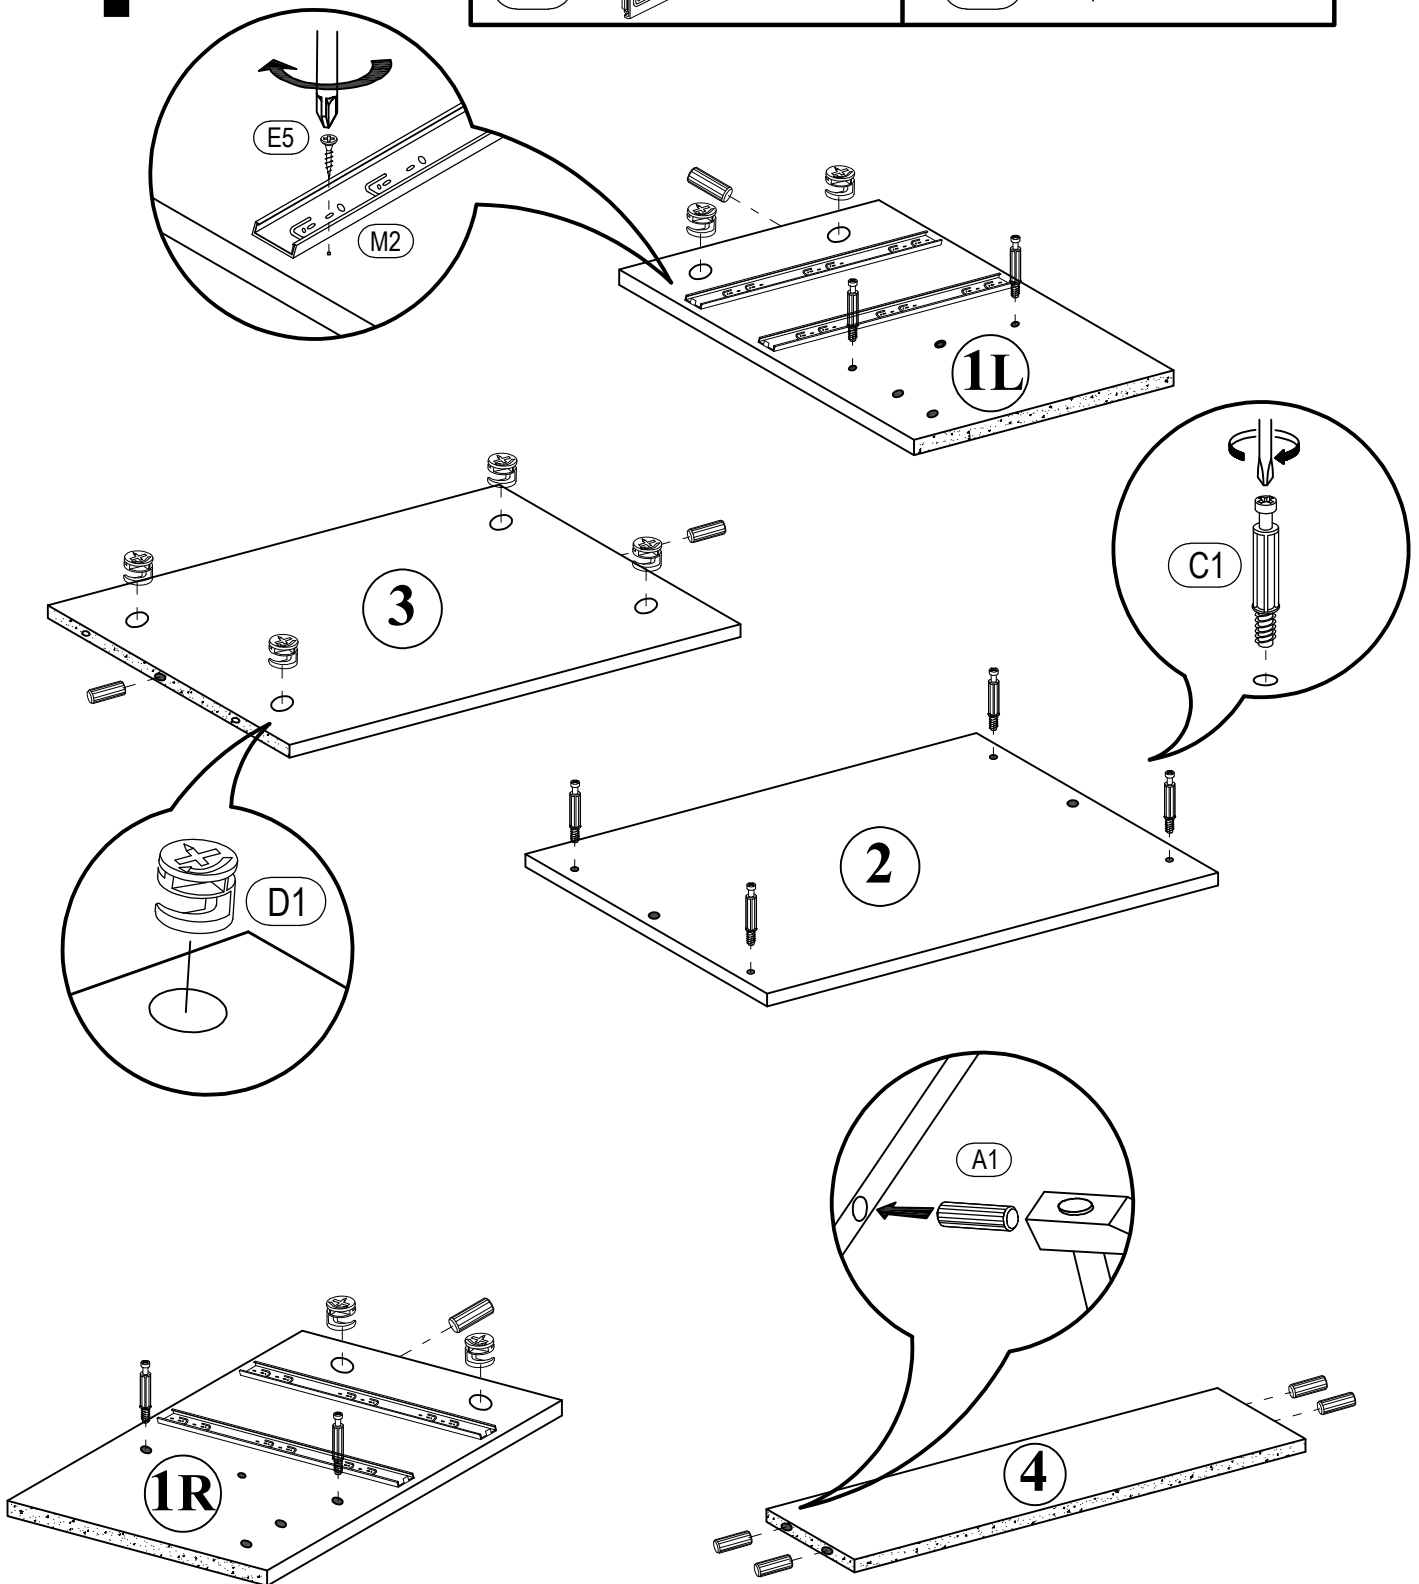

FELICIA NEW

BEDSIDE CABINET

FELICIA NEW

 (B1) 6,3*50mm x4	 (R2) 1.4*25MM 0.04kg	 (D) x12
 (C1) 5*30mm x12	 (D1) 16mm x12	 (M2) x2
 (E5) 3,5*16mm x16	 (A1) 8*30mm x24	 (R1) x1
 (K1) x4	 (I12) x2	 (G4) M 4*20mm x2
 (H1) M 4 x2		

No	a*b	x
1	462x340	2
2	514x360	1
3	458x340	1
4	458x50	1
5	490x200	2
6	300x120	4
7	396x120	2
8	430x303	2
9	490x424	1

FELICIA NEW

FELICIA NEW

 A1 8*30mm x8	 C1 5*30mm x8	 D1 16mm x8
1	 M2 x2	 E5 3,5*16mm x8

FELICIA NEW

2

3

4

FELICIA NEW

5

6

7

8

 (A1) 8*30mm x8	 (C1) 5*30mm x4	 (H1) M 4 x2
 (I12) x2	 (G6) M 4*20mm x2	 (B1) 6,3*50mm x4

9

 (A1) 8*30mm x8	 (R3) 1.4*25mm 0.02kg	 (D1) 16mm x4
 (M2) x2	 (E5) 3,5*16mm x8	

9.1 x2

9.2 x2

10

FELICIA NEW