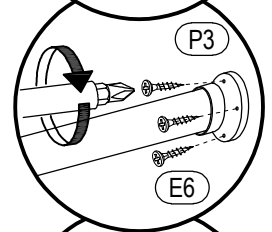

TWIST - TONY wardrobe 3D