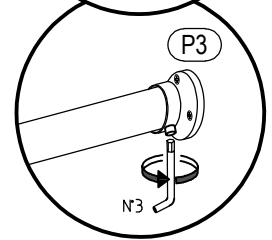

TWIST - TONY wardrobe 3D