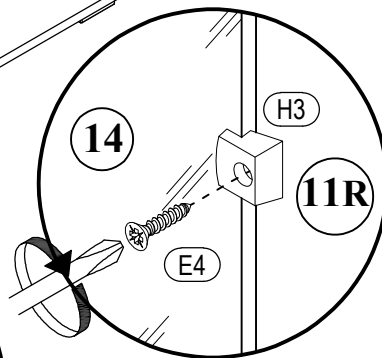

TWIST - TONY wardrobe 3D