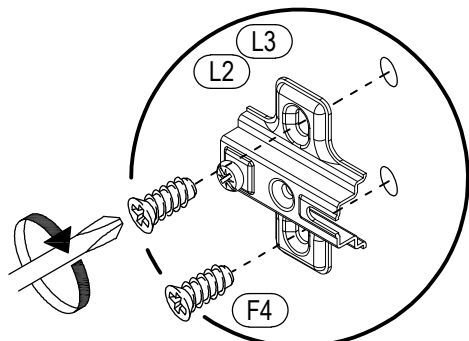

TWIST - TONY wardrobe 3D