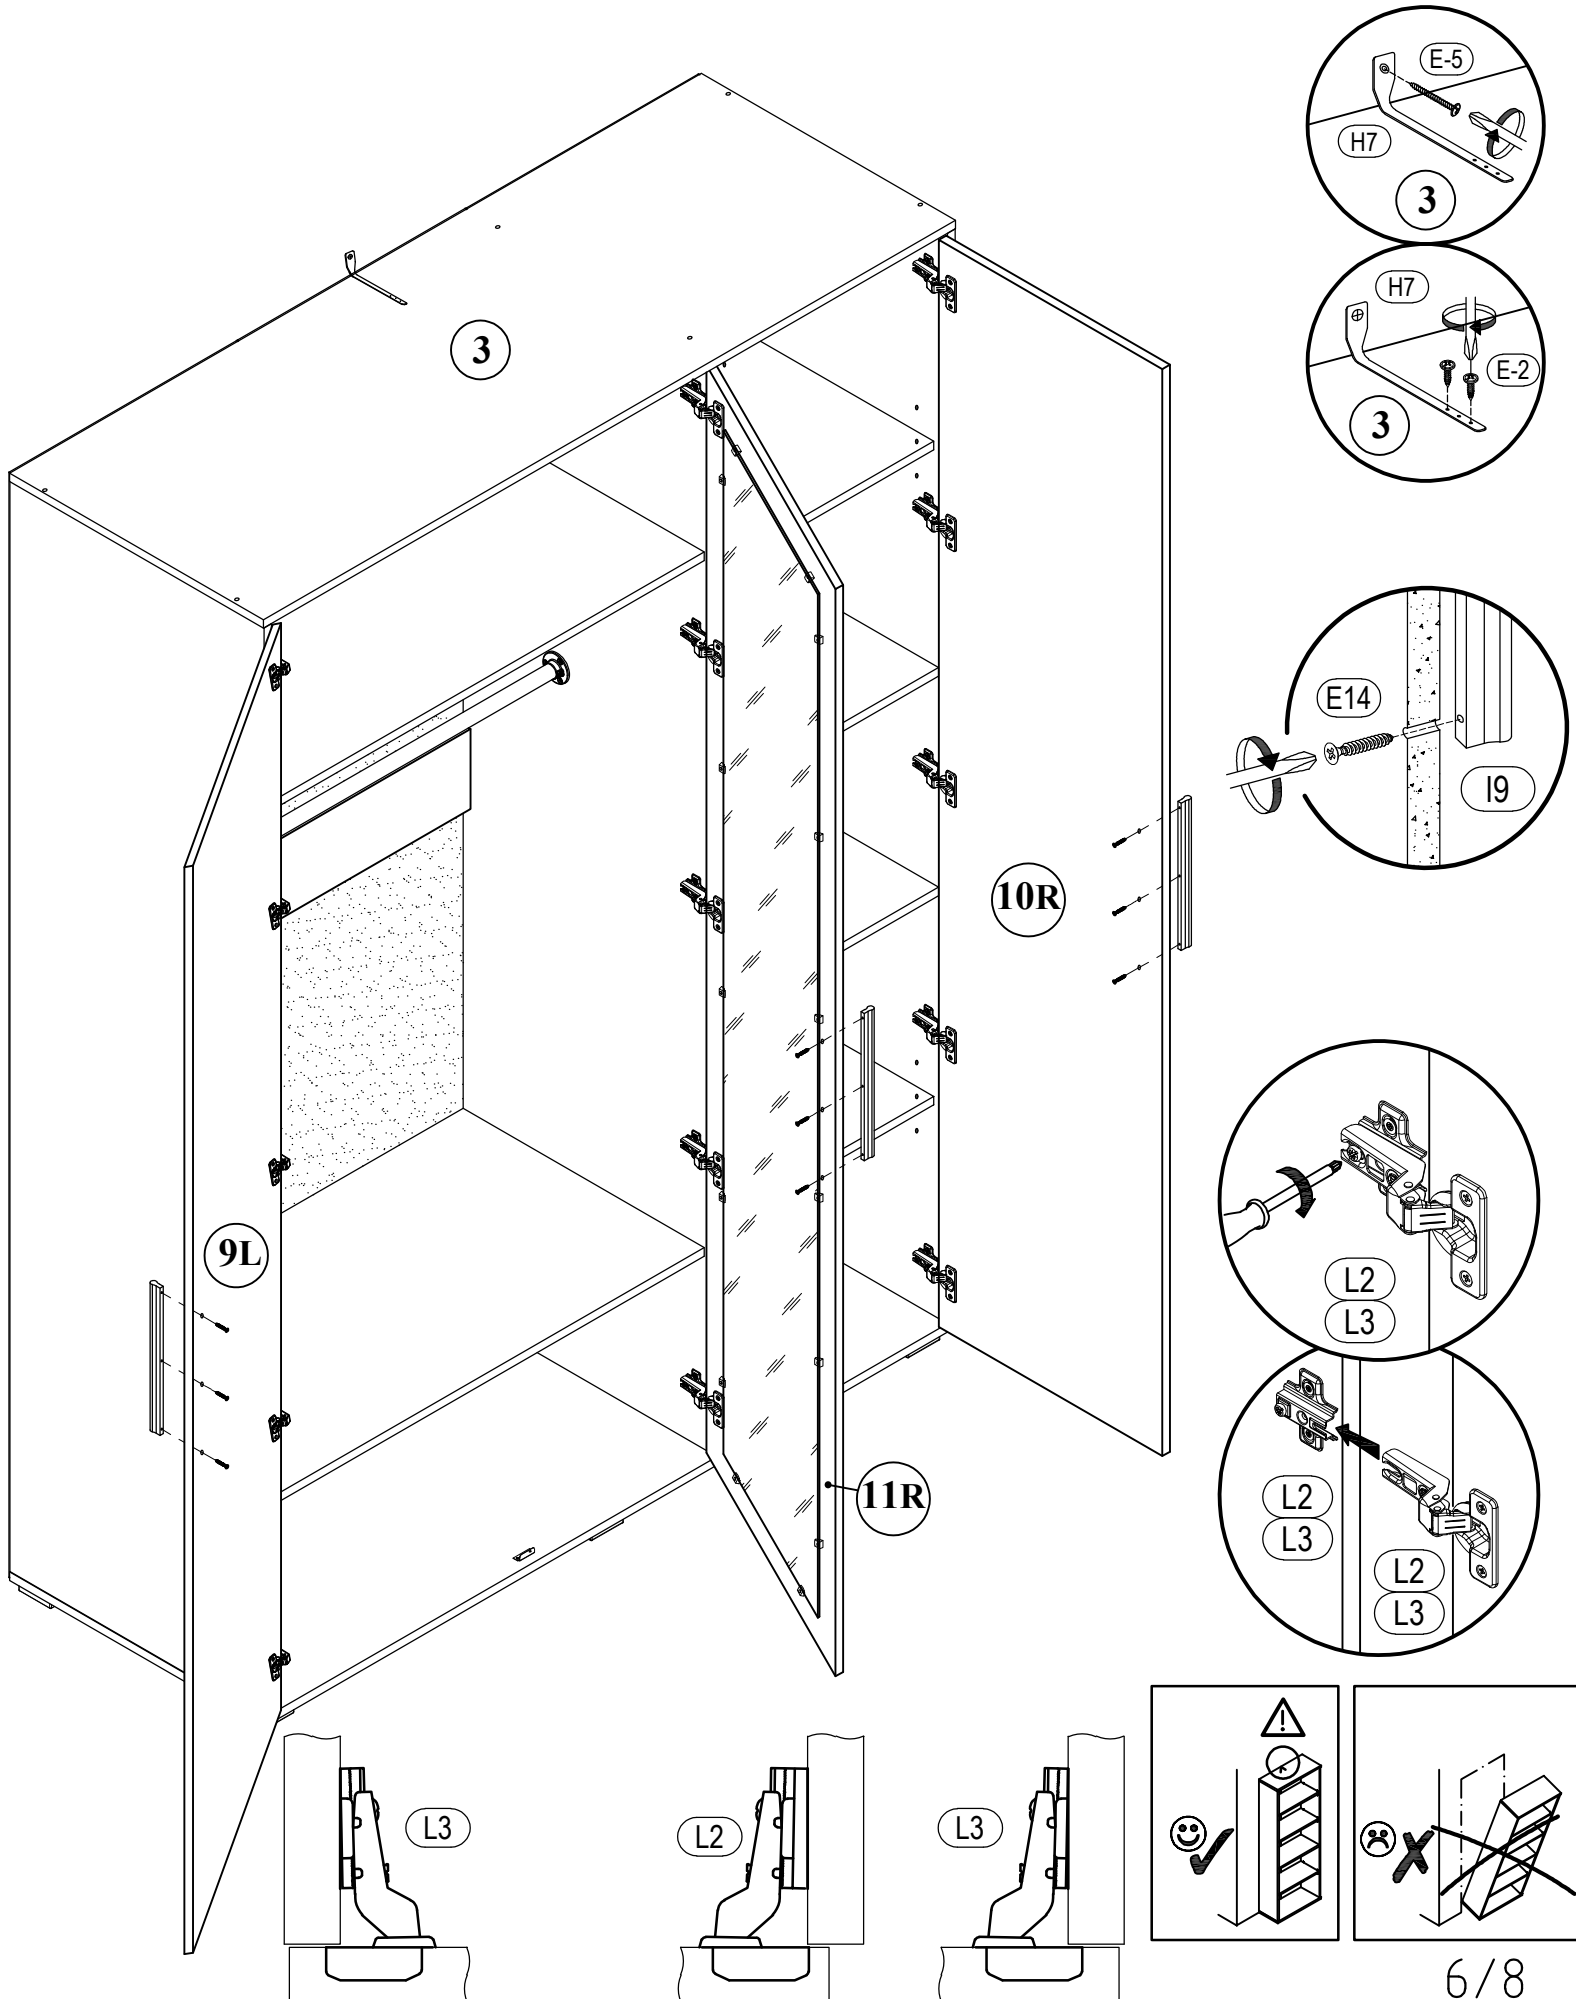

TWIST - TONY

WARDROBE 3D

TWIST - TONY

wardrobe 3D

 (A1) 8*30mm x28	 (B) x12	 (B1) 6,3*50mm x12
 (C1) 6*43mm x20	 (D) ϕ 20mm x20	 (D1) 15/16 x20
 (E4) 3*15mm x20	 (E6) 3,5*16mm x36	 (E14) 4*25mm x9
 (E16) 4*35mm x12	 (E-2) 4,2*16mm x6	 (E-5) 4,2*65mm x1
 (F4) 6,3*13mm x30	 (H3) x16	 (H5) 8*50mm x1
 (H7) x1	 (I9) x3	 (J1) 5*16mm x8
 (K4) x6	 (L2) x5	 (L3) x10
 (O8) L-2042 mm x1	 (P1) ϕ 25 L-962 x1	 (P3) R-11M/25 x2

TWIST - TONY

wardrobe 3D

 R3 1.4*25mm 0.080kg	 V2 x2	 U3 x6
---	---	---

No	a*b	x	N°→...
1L	2044x550	x1	1/3
1R	2044x550	x1	1/3
2	2044x530	x1	1/3
3	1498x550	x1	2/3
4	1498x550	x1	2/3
5	965x522	x2	2/3
6	483x530	x2	2/3
7	482x520	x2	2/3
8	965x150	x1	2/3
9L	2038x484	x1	3/3
10R	2038x484	x1	3/3
11R	2038x484	x1	3/3
12	2072x493	x2	1/3
13	2072x503	x1	1/3
14	1918x364	x1	
		x1	2/3

TWIST - TONY
wardrobe 3D

TWIST - TONY wardrobe 3D

TWIST - TONY wardrobe 3D

TWIST - TONY

wardrobe 3D

TWIST - TONY wardrobe 3D