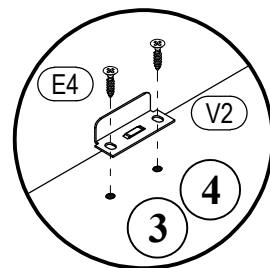

TWIST - TONY wardrobe 3D