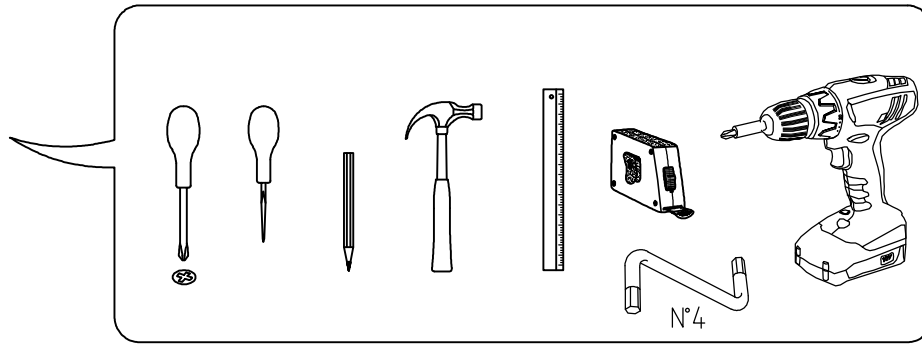

TWIST - TONY

WARDROBE 3D

TWIST - TONY

wardrobe 3D

 (A1) 8*30mm x28	 (B) x12	 (B1) 6,3*50mm x12
 (C1) 6*43mm x20	 (D) ϕ 20mm x20	 (D1) 15/16 x20
 (E4) 3*15mm x20	 (E6) 3,5*16mm x36	 (E14) 4*25mm x9
 (E16) 4*35mm x12	 (E-2) 4,2*16mm x6	 (E-5) 4,2*65mm x1
 (F4) 6,3*13mm x30	 (H3) x16	 (H5) 8*50mm x1
 (H7) x1	 (I9) x3	 (J1) 5*16mm x8
 (K4) x6	 (L2) x5	 (L3) x10
 (O8) L-2042 mm x1	 (P1) ϕ 25 L-962 x1	 (P3) R-11M/25 x2

TWIST - TONY

wardrobe 3D

 R3 1.4*25mm 0.080kg	 V2 x2	 U3 x6
---	---	---

No	a*b	x	N°→...
1L	2044x550	x1	1/3
1R	2044x550	x1	1/3
2	2044x530	x1	1/3
3	1498x550	x1	2/3
4	1498x550	x1	2/3
5	965x522	x2	2/3
6	483x530	x2	2/3
7	482x520	x2	2/3
8	965x150	x1	2/3
9L	2038x484	x1	3/3
10R	2038x484	x1	3/3
11R	2038x484	x1	3/3
12	2072x493	x2	1/3
13	2072x503	x1	1/3
14	1918x364	x1	
		x1	2/3