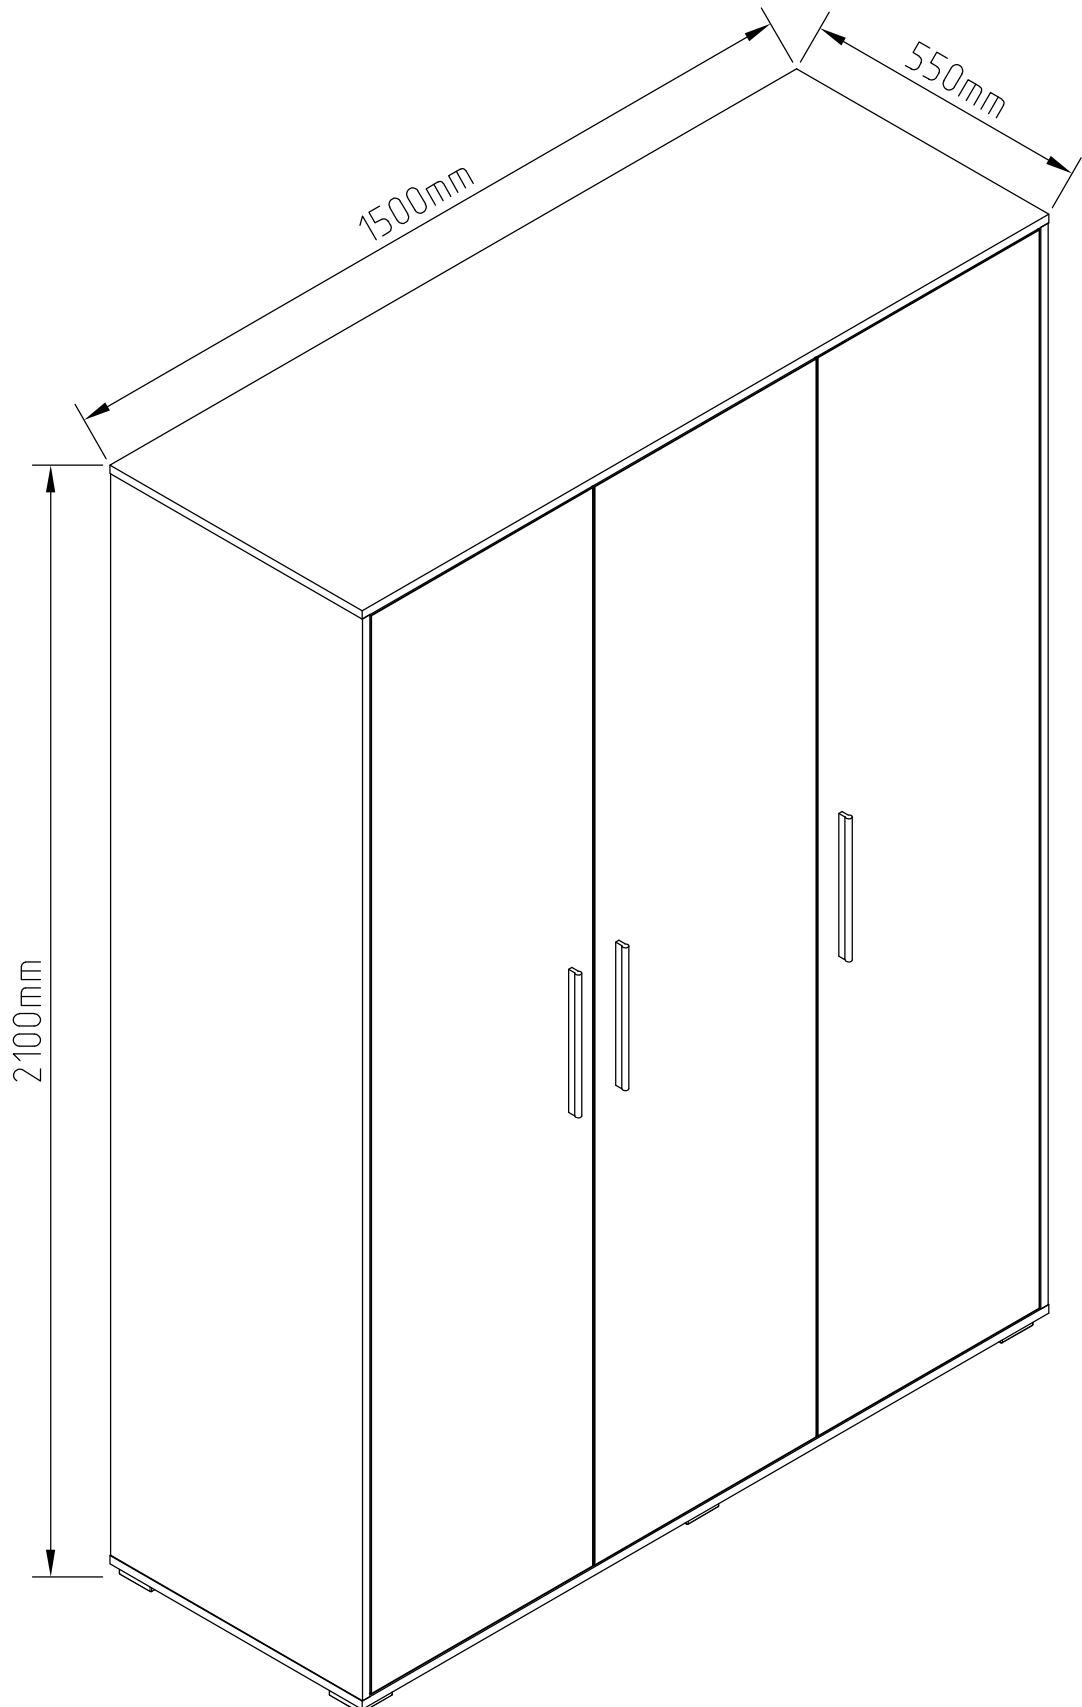

TWIST - TONY

WARDROBE 3D

TWIST - TONY

wardrobe 3D

 (A1) 8*30mm x28	 (B) x12	 (B1) 6,3*50mm x12
 (C1) 6*43mm x20	 (D) ϕ 20mm x20	 (D1) 15/16 x20
 (E4) 3*15mm x20	 (E6) 3,5*16mm x36	 (E14) 4*25mm x9
 (E16) 4*35mm x12	 (E-2) 4,2*16mm x6	 (E-5) 4,2*65mm x1
 (F4) 6,3*13mm x30	 (H3) x16	 (H5) 8*50mm x1
 (H7) x1	 (I9) x3	 (J1) 5*16mm x8
 (K4) x6	 (L2) x5	 (L3) x10
 (O8) L-2042 mm x1	 (P1) ϕ 25 L-962 x1	 (P3) R-11M/25 x2

TWIST - TONY

wardrobe 3D

 R3 1.4*25mm 0.080kg	 V2 x2	 U3 x6
---	---	---

No	a*b	x	N°→...
1L	2044x550	x1	1/3
1R	2044x550	x1	1/3
2	2044x530	x1	1/3
3	1498x550	x1	2/3
4	1498x550	x1	2/3
5	965x522	x2	2/3
6	483x530	x2	2/3
7	482x520	x2	2/3
8	965x150	x1	2/3
9L	2038x484	x1	3/3
10R	2038x484	x1	3/3
11R	2038x484	x1	3/3
12	2072x493	x2	1/3
13	2072x503	x1	1/3
14	1918x364	x1	
		x1	2/3

TWIST - TONY
wardrobe 3D

TWIST - TONY wardrobe 3D

TWIST - TONY wardrobe 3D

TWIST - TONY

wardrobe 3D

TWIST - TONY wardrobe 3D