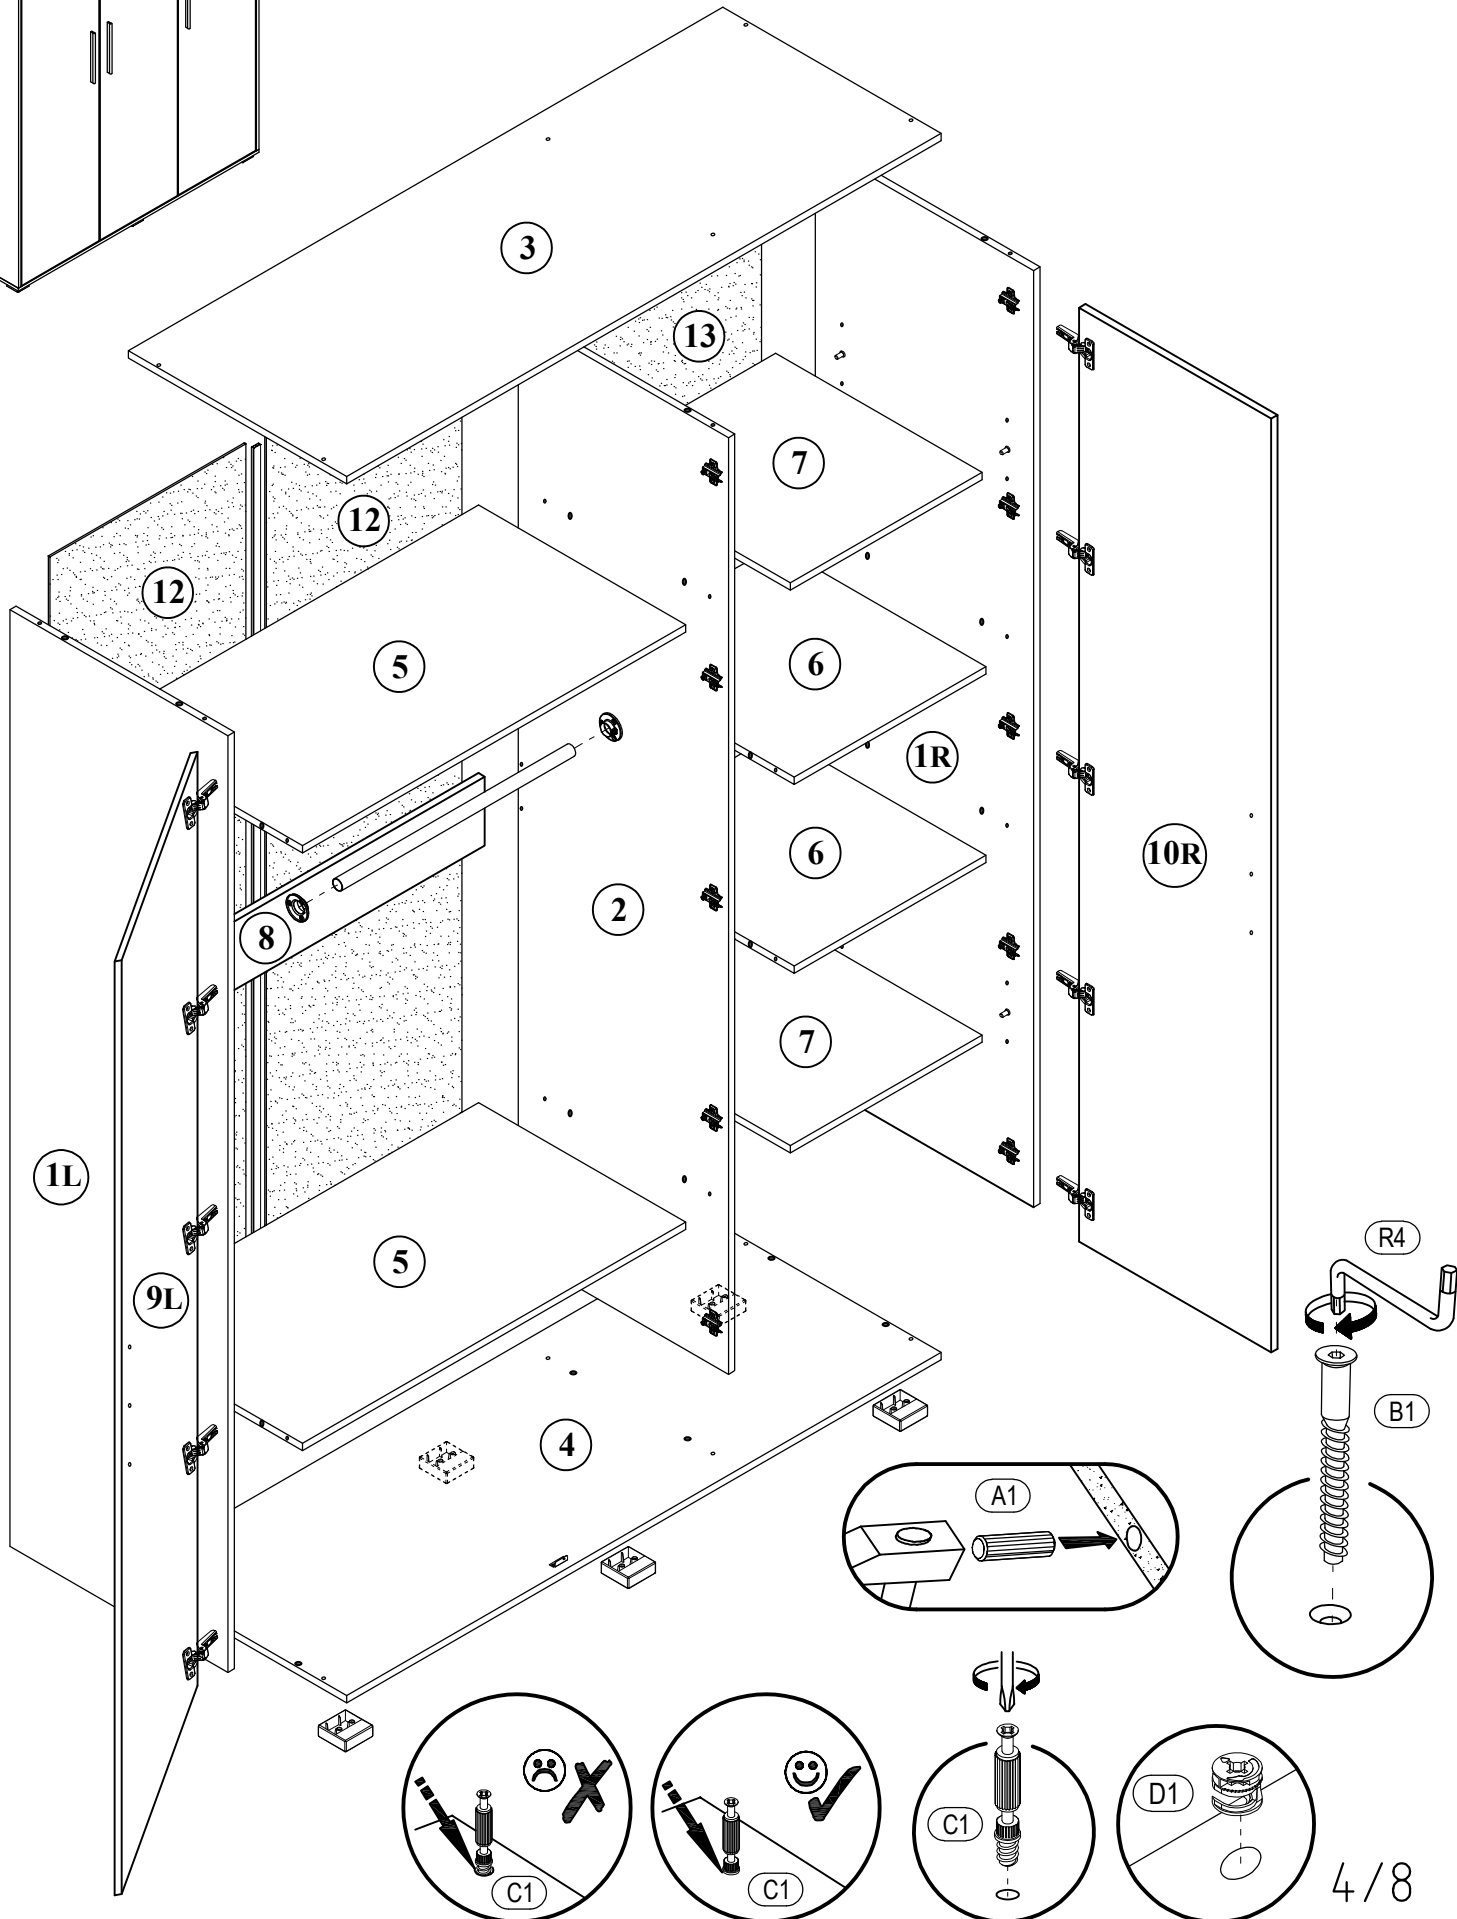

TWIST - TONY
wardrobe 3D