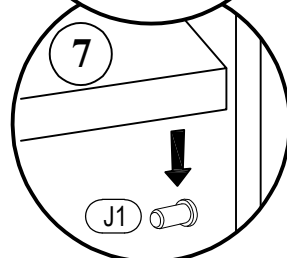

TWIST - TONY wardrobe 3D