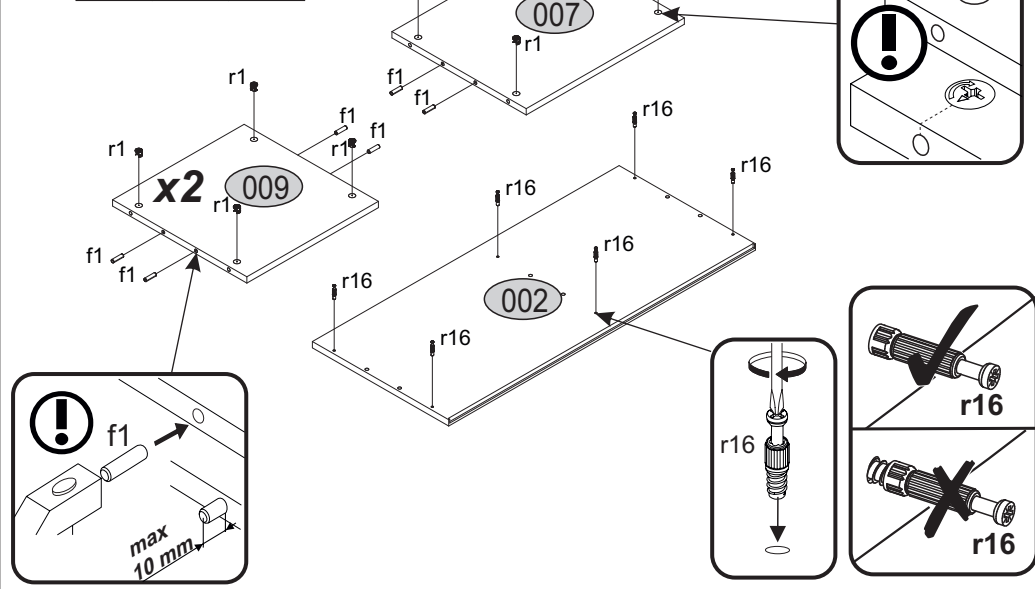

1

x12	x6	x12

2

x10	x10	x22	x2	x1	x4

3

x2	x2	x2	x4	x4	x8	x2	x4	x2

4

x2	x2	x10	x8	x1	x6	x4	x1