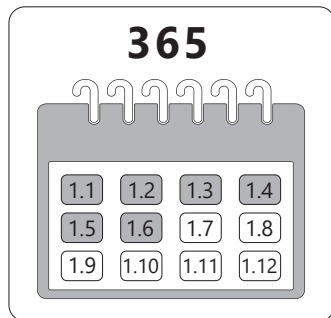

3

2h

4

365

4/4

15 min.

**GERDA**  
90x200, 140x200 cm

**e-m-m.**  
mattresses

1/3 A x1

90(140)x8x116 cm

2/3 B x1

90(140)x200x7 cm

90(140)x200x21 cm

3/3 C x1

90(140)x200x19 cm

90(140)x208x116 cm

W1 x4

55x55  
h=150

1/4

1

2/4

2

3/4