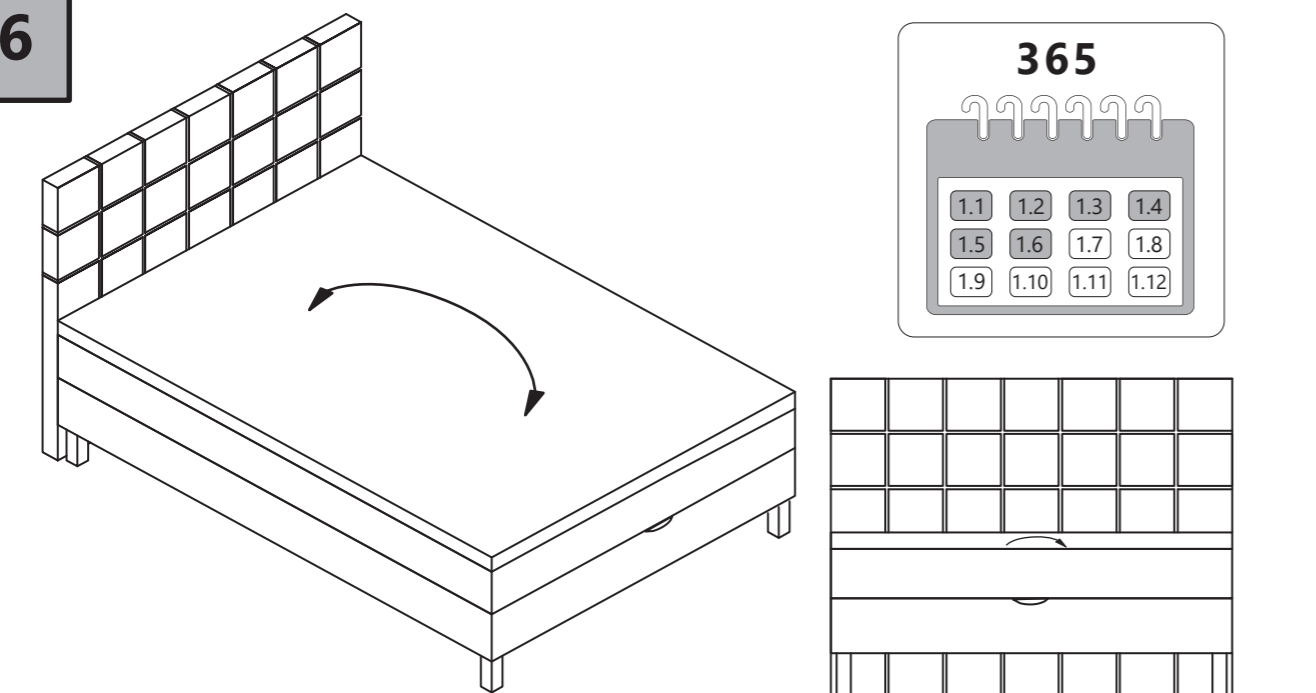

5

6

4/4

60 min.

LOGAN VIP

140x200 cm

e-m-m.
mattresses

1/3 A x1

140x9x118 cm

2/3 B x1

140x200x7 cm

140x200x20 cm

3/3 C x1

140x200x26 cm

140x210x118 cm

W1 x4

W2 x4

W3 x1

W4 x2

W5 x1

W6 x4

55x55
h=150

M8x16

1500 N